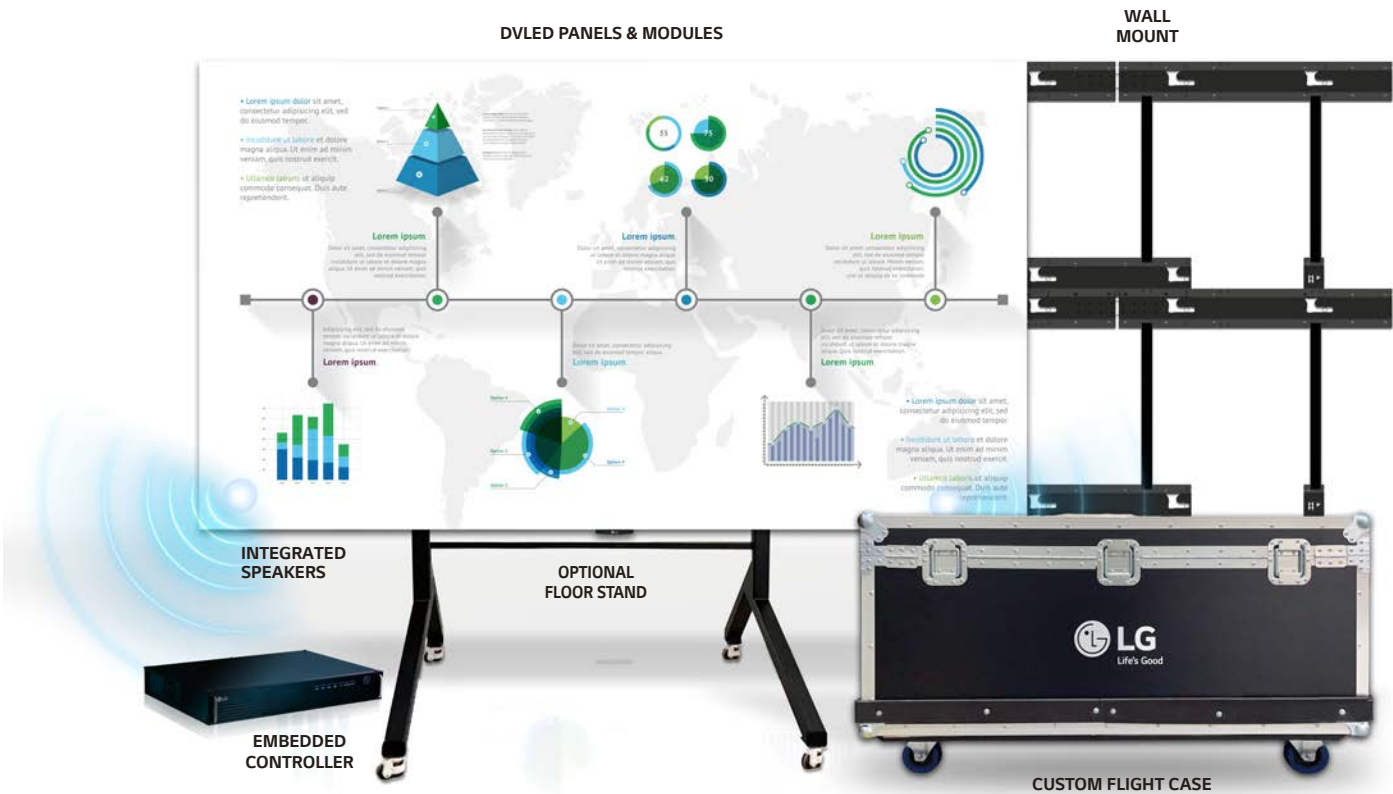

LG's DVLED All-In-One Displays

Pioneering New Solutions in Display Technology

With the introduction of its first 136" All-In-One DVLED, LG ushered in a new category of display technology that merges convenience, brilliance, and flexibility. LG All-In-One displays come with "all" you need, including the necessary DVLED panels and modules, embedded webOS system controller, built-in speakers, and wall mount, making them a breeze to install. Not one to rest on its laurels, LG has expanded its lineup to several models in a broad range of screen sizes and resolution options, with more on the way!

All-In-One Convenience - Benefits & Features

EASY TO INSTALL. LG's All-In-One displays ship in custom, wheeled flight cases that are virtually "plug and play," requiring no complex setup. LG provides a basic wall mount and trim kit for all models, and optional floor stands can be purchased for free-standing displays.

EXTENDABLE MULTI-SCREEN OPTIONS. The LAEC series can be installed side-by-side in the form of 1 x N or 2 x N, up to 14 individual screens each displaying its own content. The LAAA series can be also installed side-by-side in similar 1 x N fashion.

PREMIUM VIDEO AND AUDIO. LG DVLED All-in-One displays deliver brilliant images free from intersecting bezels. An embedded system controller and integrated speakers complete the package.

LG webOS™ SMART PLATFORM. The LG webOS Smart Platform provides many advanced smart features, an intuitive user interface that delivers easy navigation, and virtually seamless compatibility with leading A/V control systems.