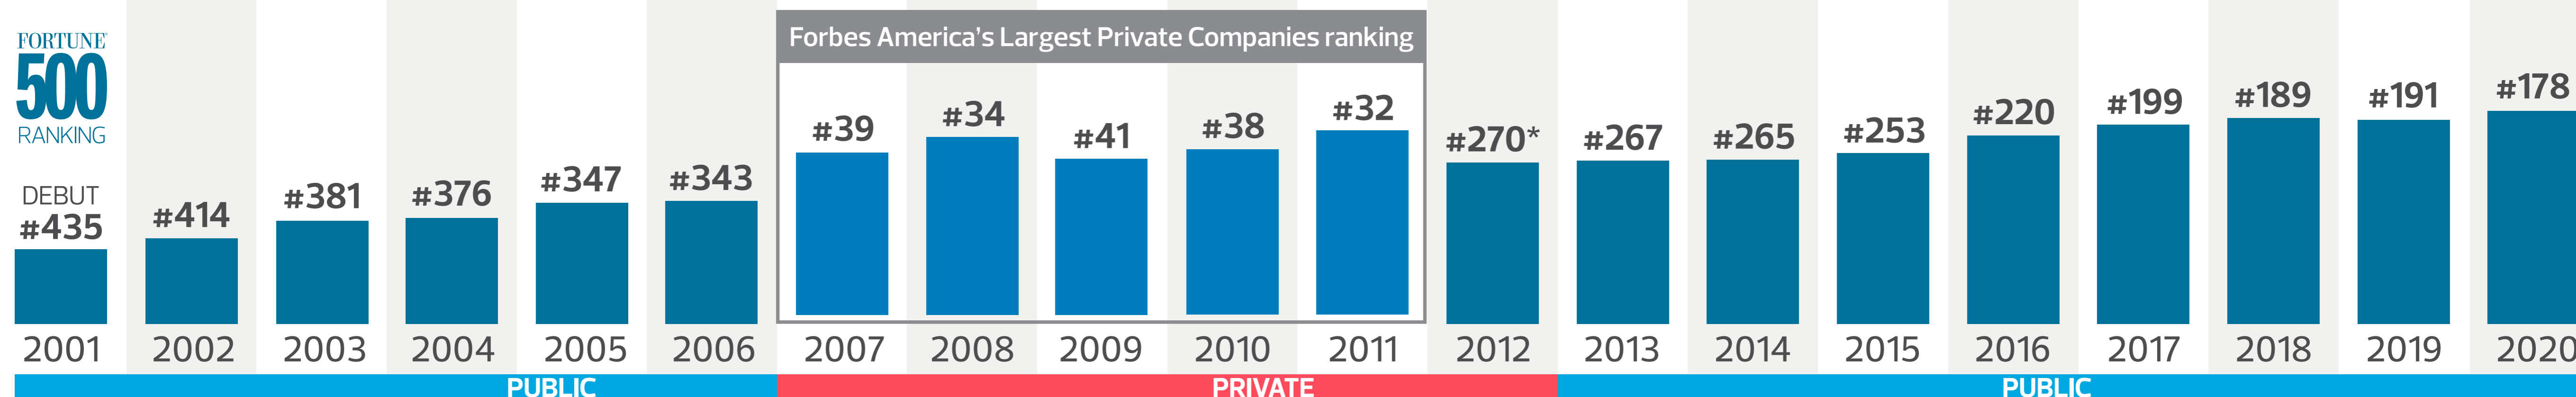

# CDW ON THE FORTUNE 500

**SALES**  
(\$B)

**FORTUNE 500 RANKING**

**DEBUT #435**

PUBLIC

PRIVATE

PUBLIC

\* Ranked due to 2011 SEC filings