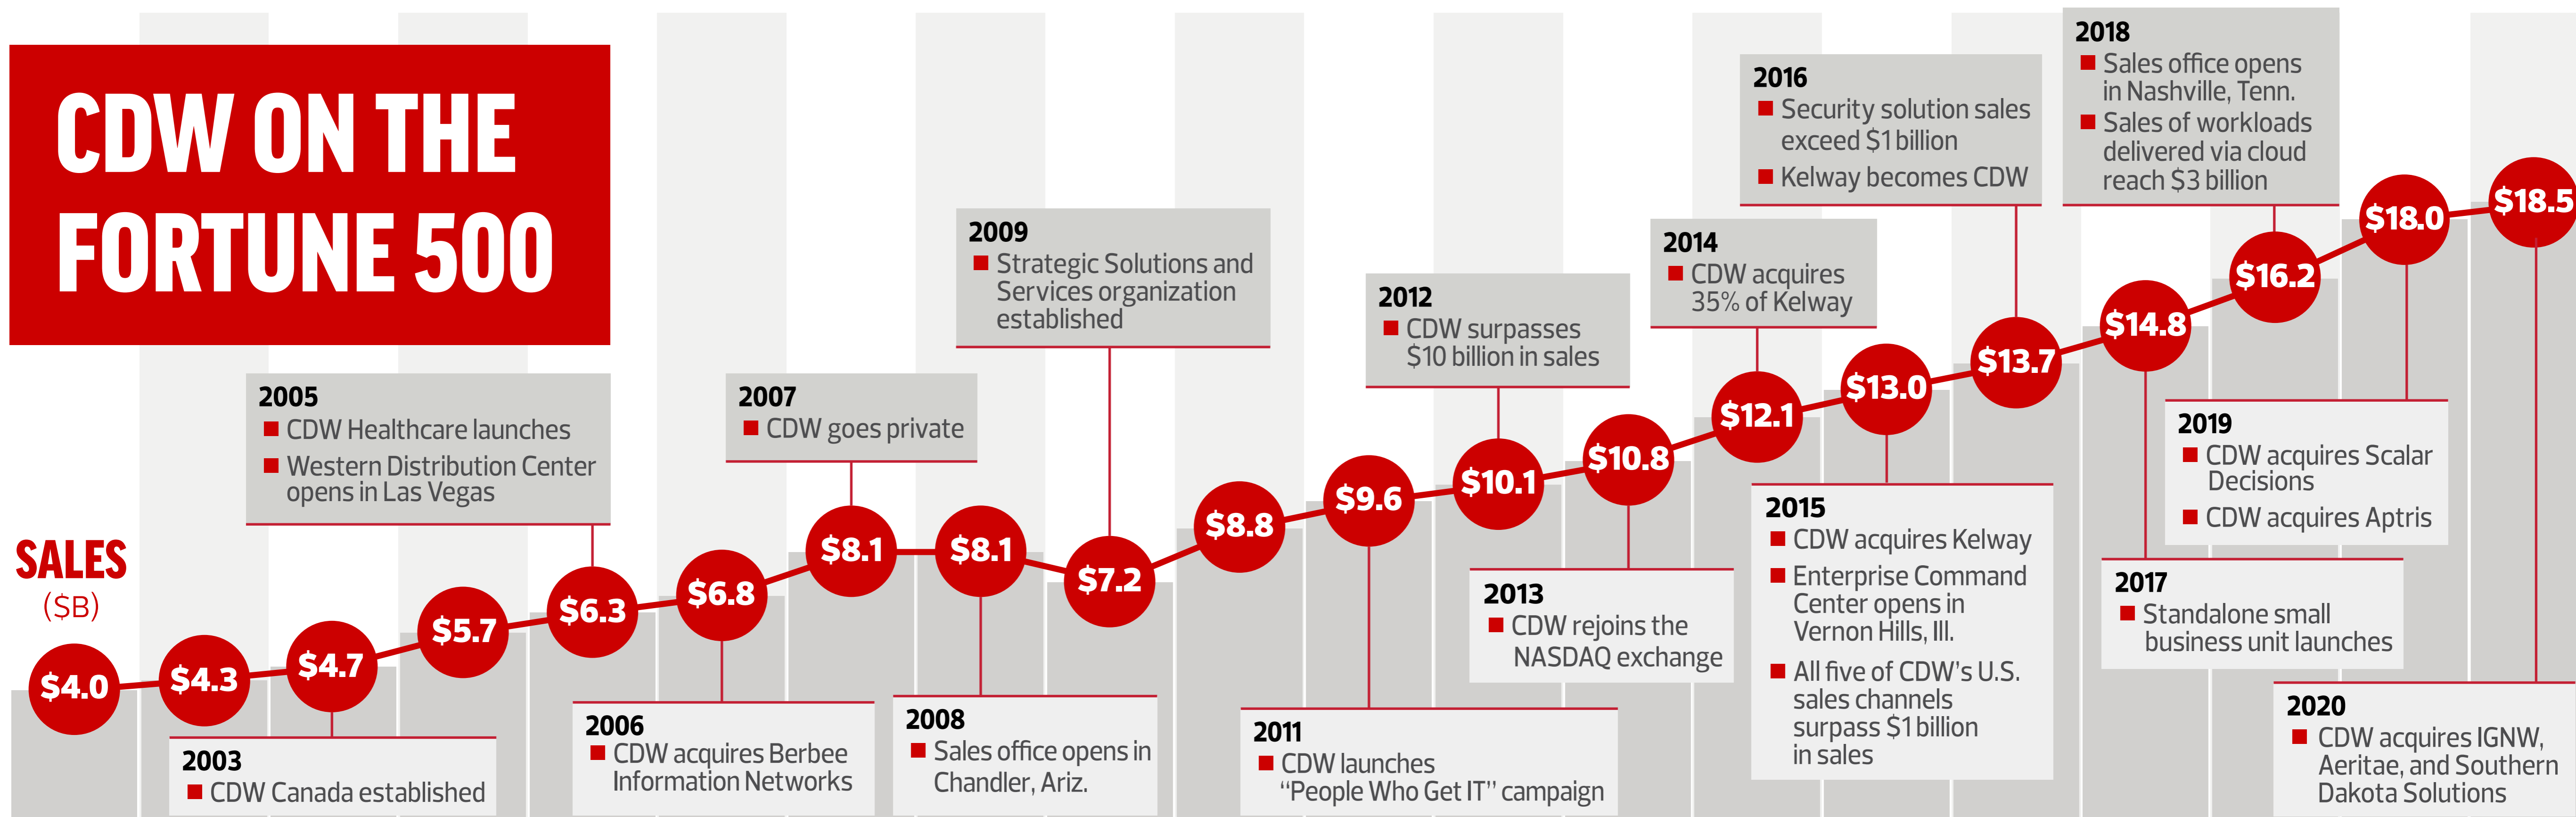

# CDW ON THE FORTUNE 500

**SALES**  
(\$B)

**FORTUNE 500 RANKING**

**DEBUT #435**

PUBLIC

PRIVATE

PUBLIC

\* Ranked due to 2011 SEC filings