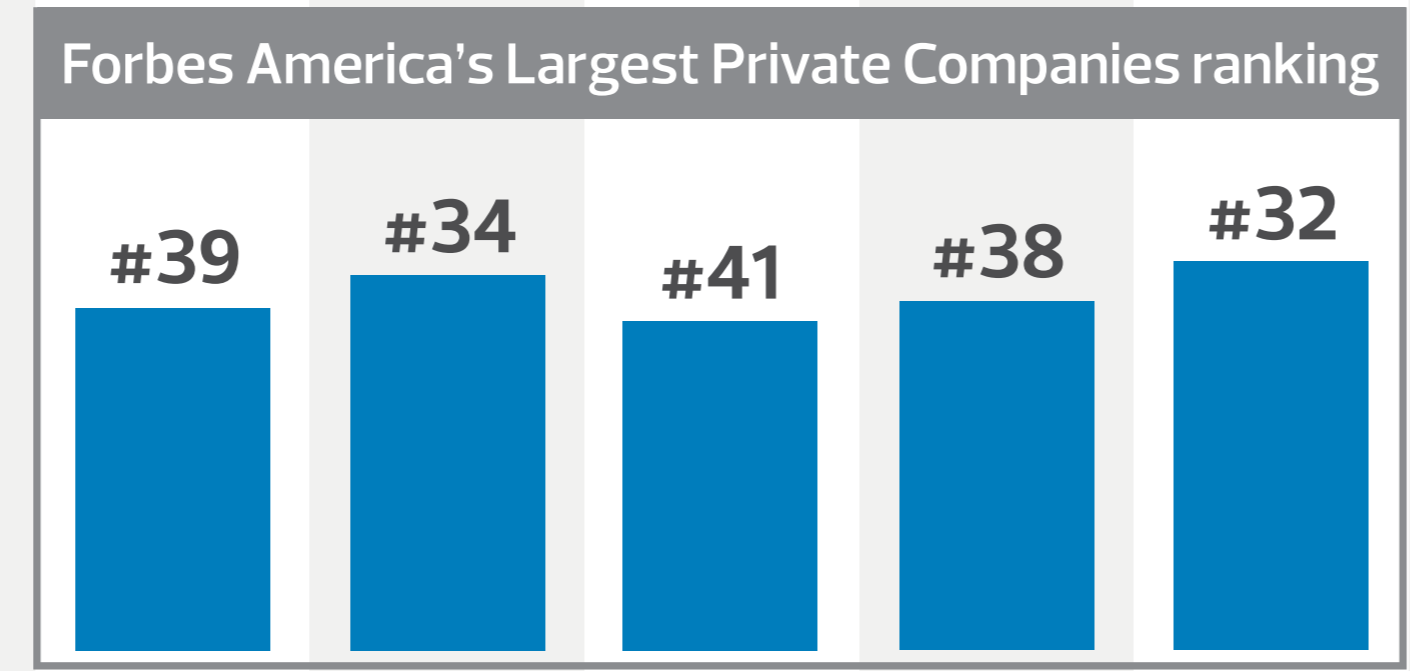

# CDW ON THE FORTUNE 500

**SALES**  
(\$B)

**FORTUNE 500 RANKING**

**DEBUT #435**

PUBLIC

PRIVATE

PUBLIC

\* Ranked due to 2011 SEC filings