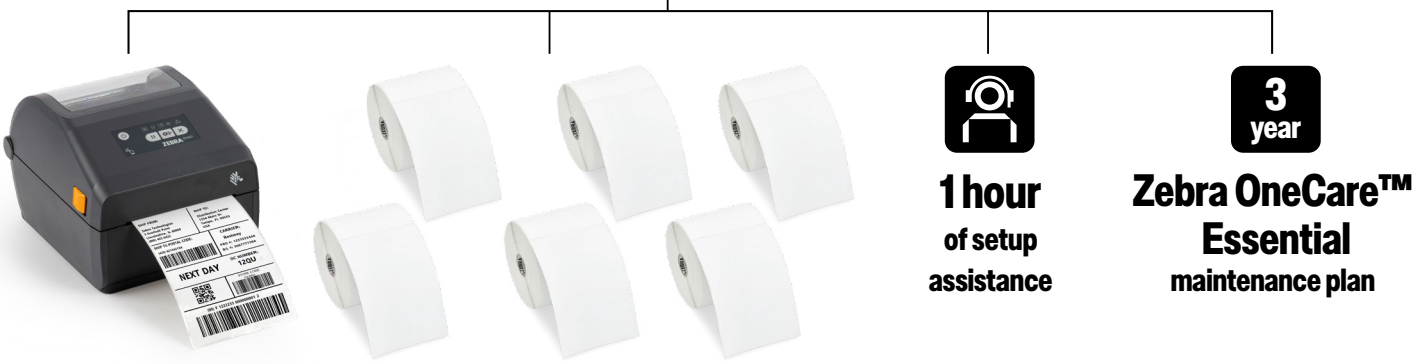

# Unbox. Set up. Ship with confidence.

The all-in-one Zebra solution built for fast, accurate shipping

Zebra's all-in-one shipping labeling solution gives you **everything you need in a single package**—the beginning of a simpler, stress-free way to manage all your shipping requests.

## What's included in the box?

### Fast performance

Each roll includes 430 labels that perform at speeds up to **6 inches per second**.

### Reordering is simple

Information is included. No searching, no downtime. SKU 10026382

**What you get:** A high-quality printer, 6 rolls of Zebra Certified 4"x6" scan-ready labels, one-hour call with a Zebra expert to guide you through setup, making sure the first label prints exactly as expected, and a 3-year comprehensive device support.