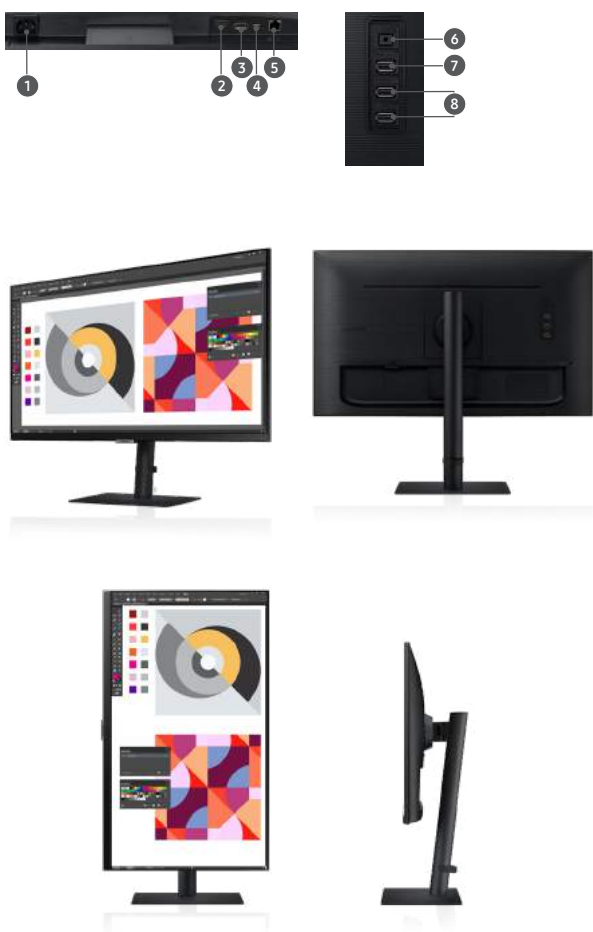

Connectivity

1. Power
2. HDMI In
3. DisplayPort In
4. USB-C
5. LAN
6. Headphone In
7. USB / Service
8. USB 3.0

Learn More samsung.com/display insights.samsung.com samsung.com/b2bmonitors
Product Support 1-866-SAM4BIZ Follow Us youtube.com/samsungbizusa [@SamsungBizUSA](https://twitter.com/SamsungBizUSA)

©2022 Samsung Electronics America, Inc. Samsung is a registered mark of Samsung Electronics Corp., Ltd. All brand, product, service names and logos are trademarks and/or registered trademarks of their respective manufacturers and companies. Simulated screen images. Non-metric weights and measurements are approximate. Specifications and design are subject to change without notice. See samsung.com for detailed information. Printed in USA. MON-S80PB-DSHT-JUL22T
*Per UL, Glare Free Reflection Glare UGR <10