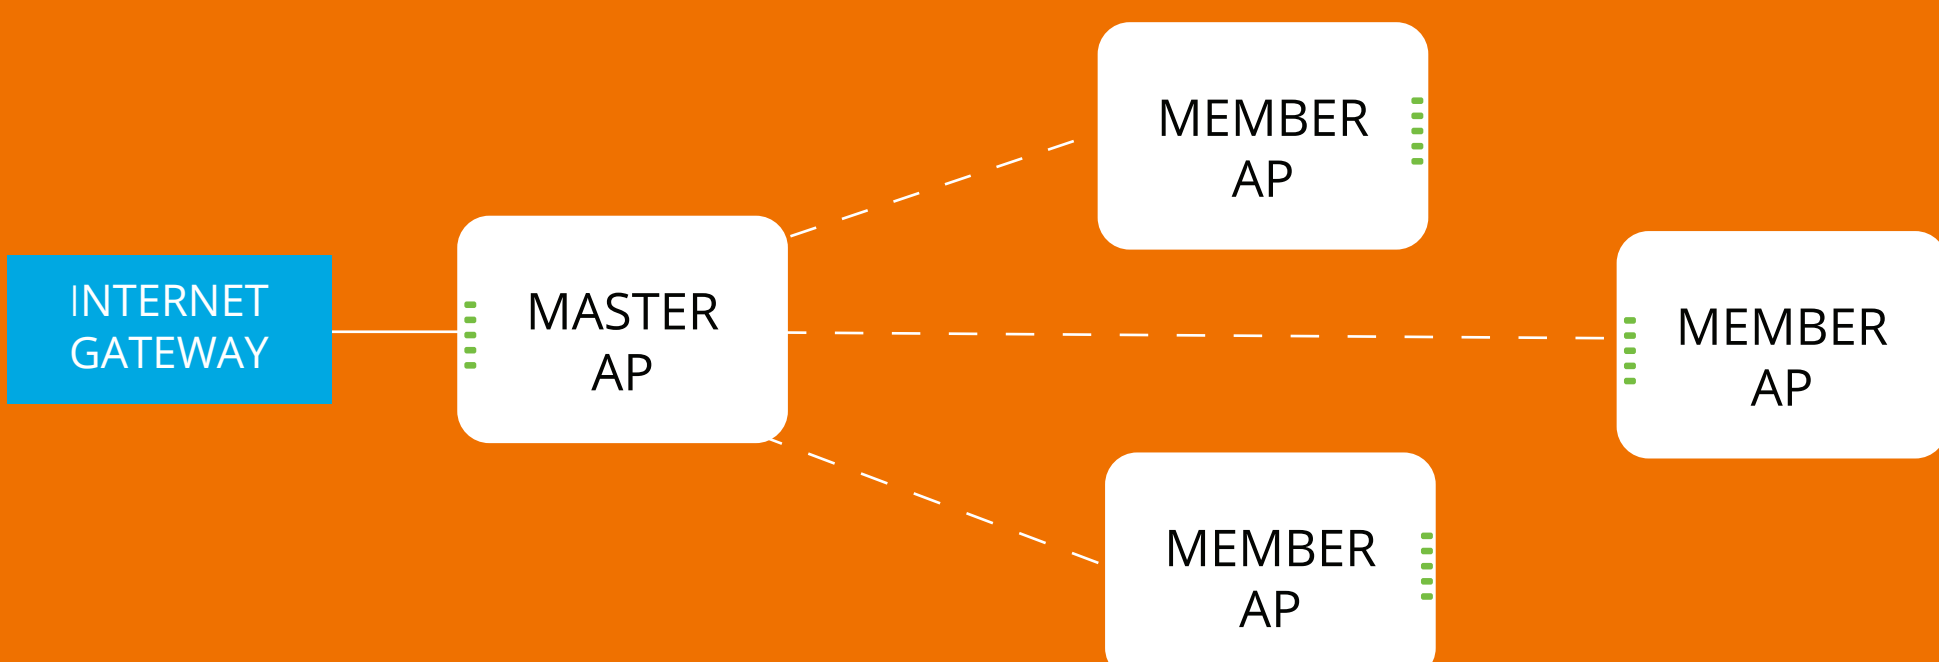

## UN**TETHERED** PLACEMENT

WALL MOUNT

CEILING MOUNT

DESK MOUNT

Untethered mesh APs can be placed anywhere, allowing adds, moves and changes in seconds at your convenience.

## UN**COMPLICATED** SETUP

Uncomplicated network setup anyone can do in 10 minutes out of the box. You just configure one master AP using a setup wizard on your smartphone, and the master configures the rest for you, automatically.