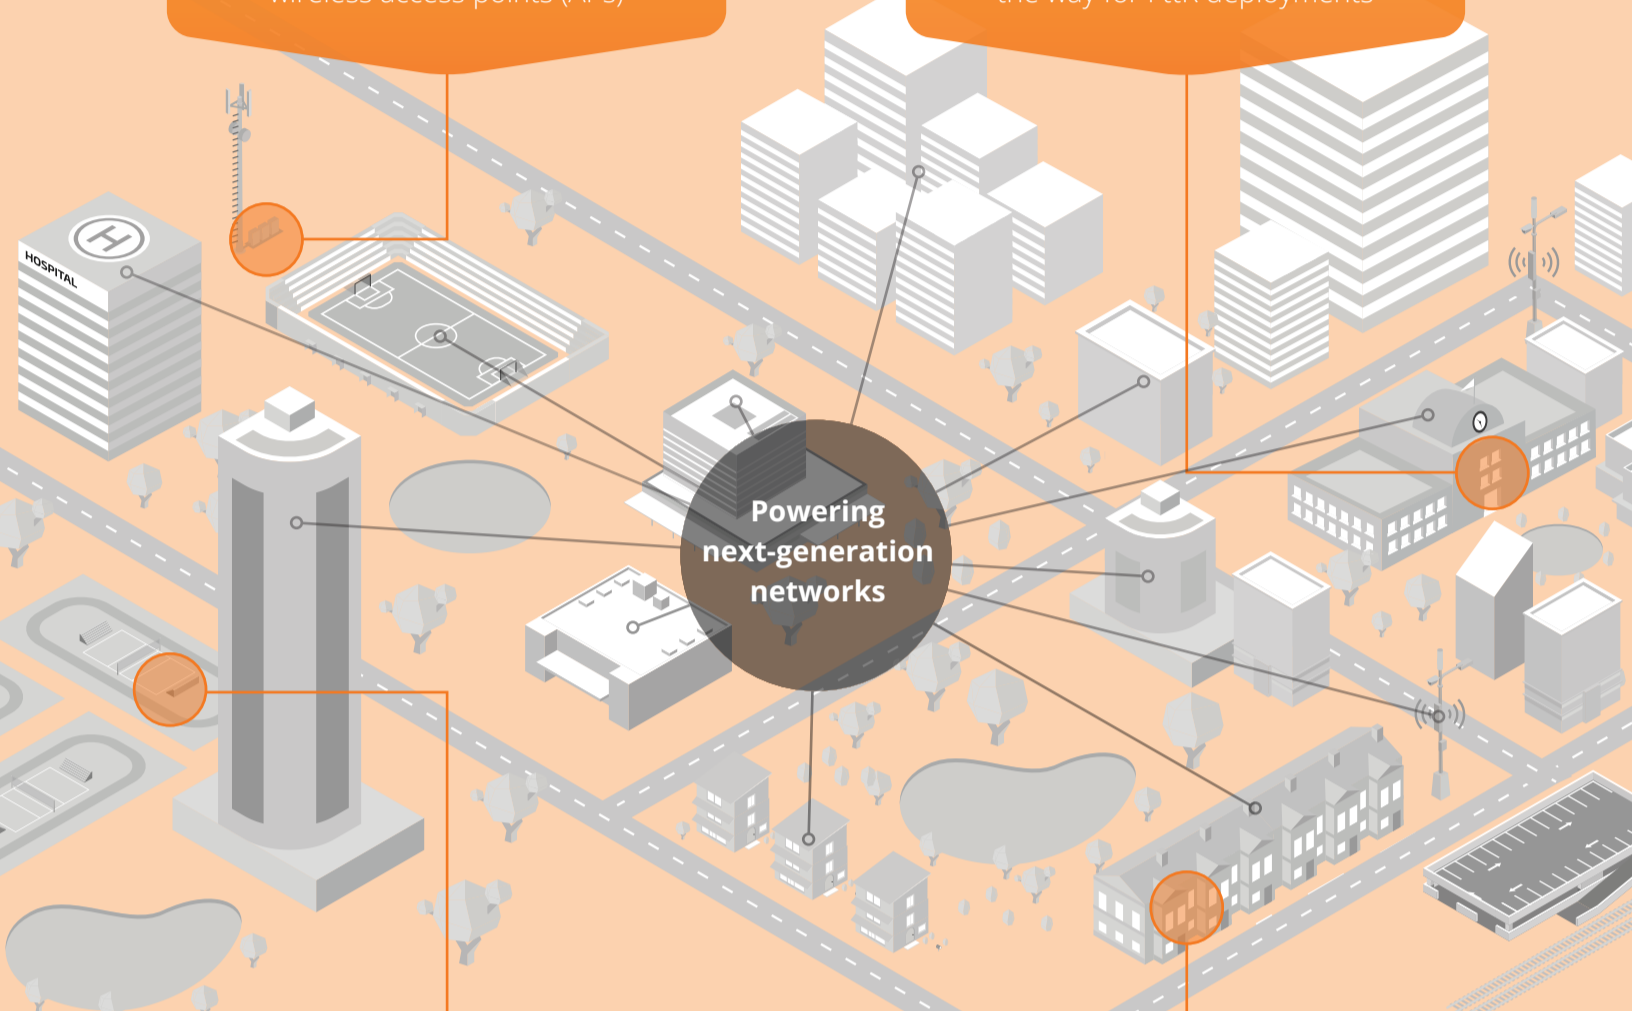

# RUCKUS® ICX® 8200: Powering Next-gen Networks

Next-gen networks—what you need them to do

Today's networks need to be optimized for wireless-first and internet of things (IoT) connectivity. You need a flexible network infrastructure that supports both multigigabit fiber and copper connectivity plus high power over Ethernet (PoE) power at the edge and fiber to the room (FtTR).

Networks need **multigigabit ports** and **high PoE power delivery** to support next-generation wireless access points (APs)

Vertical industries like education and hospitality need to **future-proof network infrastructure** to pave the way for FtTR deployments

**New spectrum in the 6 GHz band** means true multigigabit and low-latency wireless connectivity, creating a need for **higher performance** and **scalability** at the wired edge of networks

**Supporting** new work trends like remote and hybrid working models