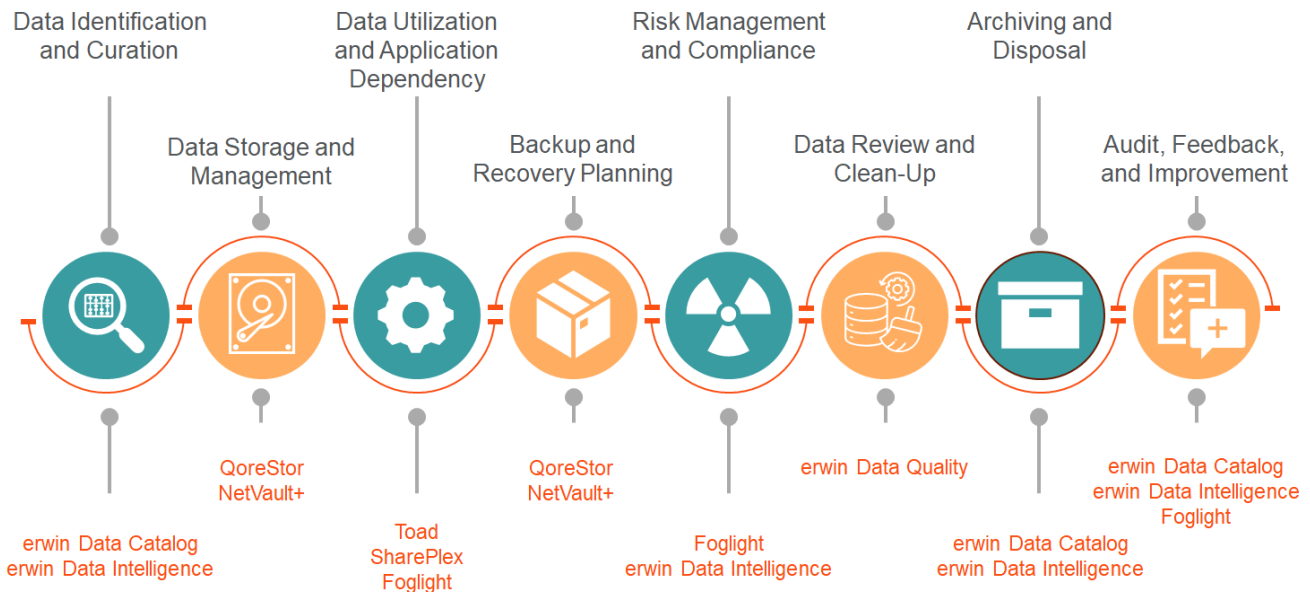

Observability, SQL Tuning & Optimization

Gain comprehensive visibility into your databases across platforms with Foglight, enabling proactive management and optimization of your data environment. Optimize SQL performance with advanced tuning capabilities, ensuring fast, efficient query execution and database operation.

Faster Ransomware Recovery

Accelerate ransomware recovery with NetVault and QoreStor, ensuring minimal downtime and data loss through efficient backup and rapid restoration capabilities.

Reduce Secondary Storage Costs

Optimize secondary storage spending with QoreStor's data deduplication and compression, significantly reducing storage needs and costs.

Backup & Recovery

Secure your data with NetVault's comprehensive backup and recovery solutions, offering robust protection against data loss and facilitating swift restoration.

Complementary Endpoint Protection to Intune

Enhance your Intune endpoint protection with KACE, offering additional security layers for device management and data security, complementing Microsoft's offerings.

How Quest can enable your success through the Data Management Lifecycle