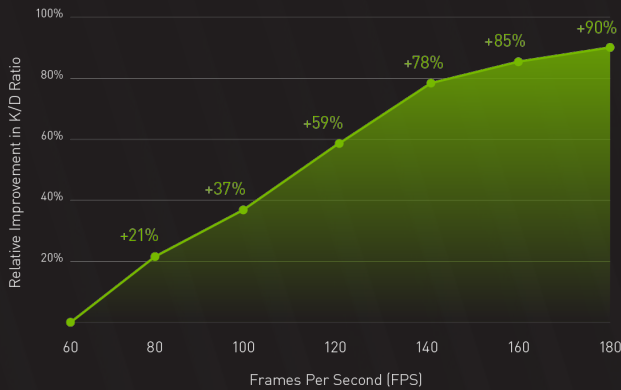

BE THE LAST ONE STANDING

Battle Royale games demand maximum FPS. Get the competitive edge you need—powered by GeForce®.

FRAMES WIN GAMES

A faster graphics card delivers higher frame rates, and higher frame rates means quicker reaction time. That's why players with better graphics cards average higher Kill/Death (KD) ratios in Battle Royale.