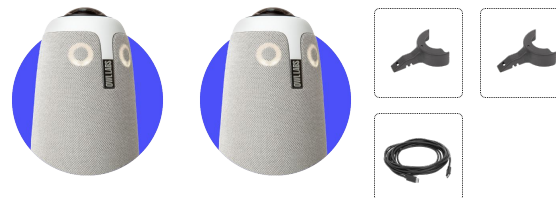

2 Meeting Owl 3s

2 Lock Adaptors

1 16' (5m) USB Extension Cable