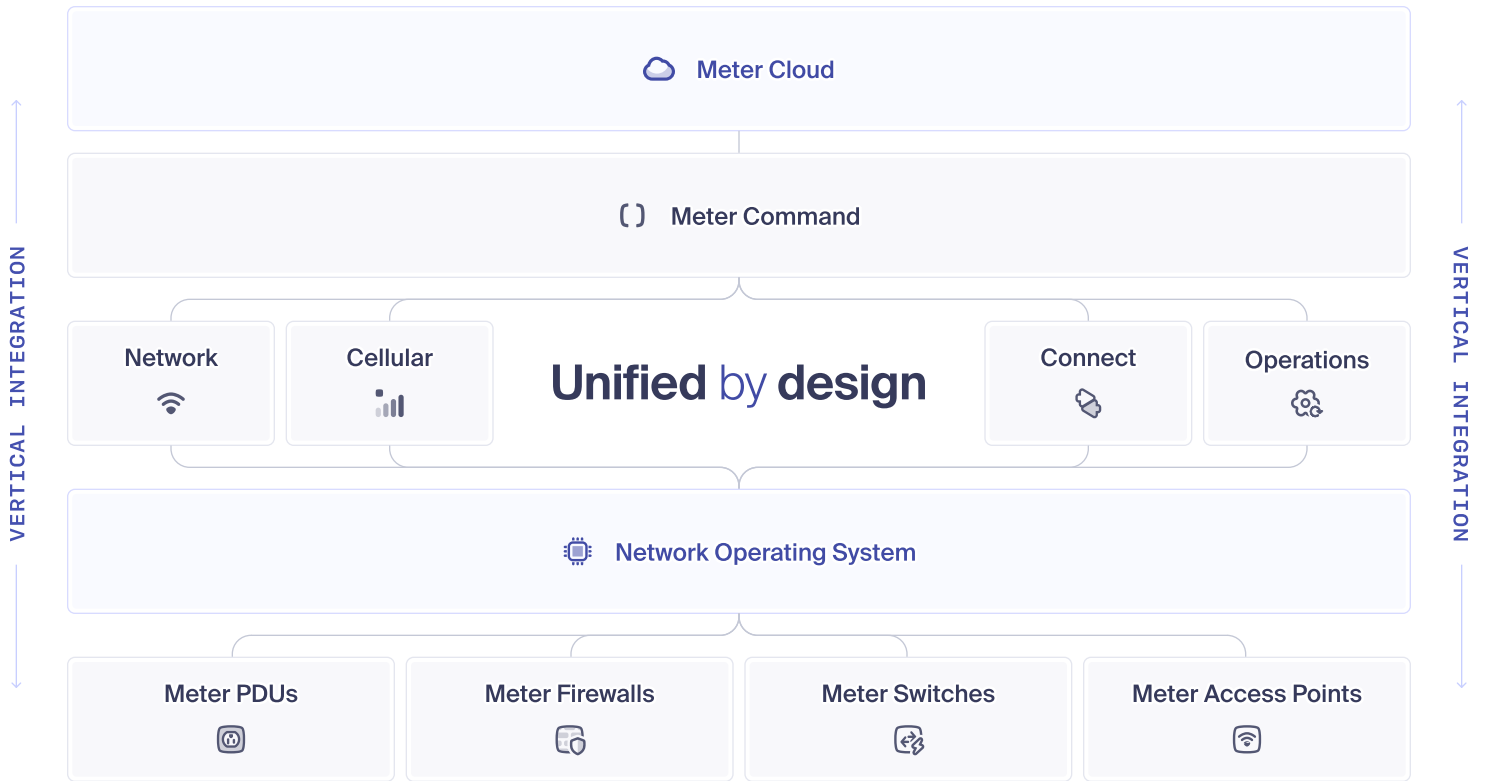

Meter Network

A full-stack enterprise network: built, operated, and continuously improved.

Legacy networks are stitched together, difficult to maintain, and increasingly expensive.

Meter replaces that by delivering reliable, secure connectivity as **one predictable monthly subscription**.

- Reliable, secure connectivity as a predictable subscription**—while Meter handles everything so your team can focus on higher-value work.
- Continuous updates, free hardware refreshes, and automated optimization** make your network better over time—faster to recover and more resilient.
- Meter manages design, installation, ISP procurement, and support**—eliminating vendor sprawl and giving you one path and one owner for reliability.
- Vertical integration, zero-touch provisioning, and virtualized troubleshooting** cut issues and downtime, letting you scale from 1 to 1,000 sites.