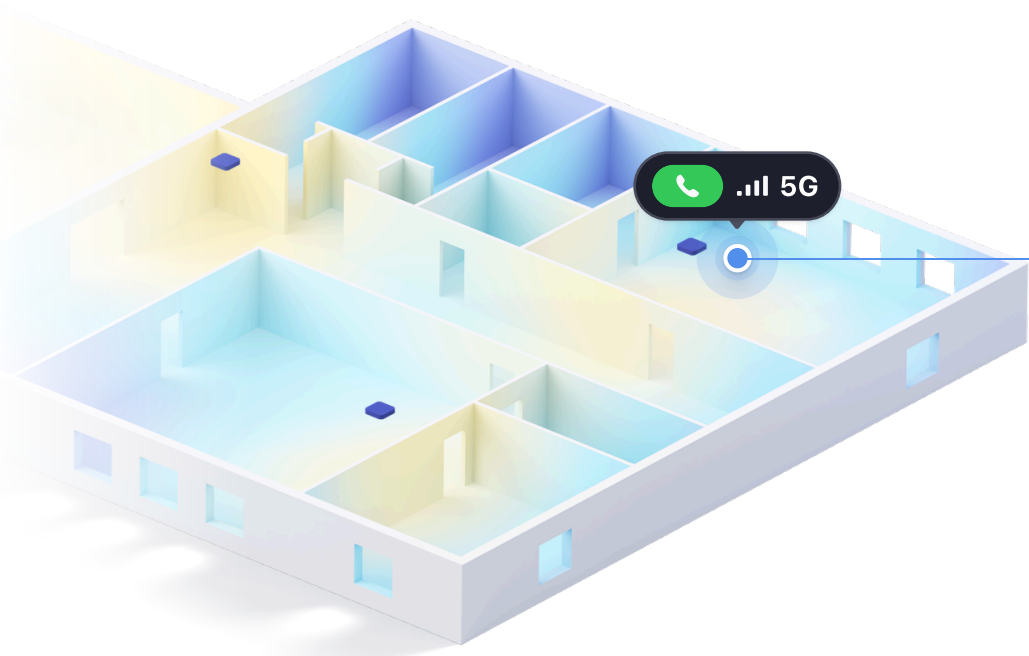

Built on neutral-host technology, users connect just like they would to a local carrier tower. No apps, no carrier profiles, no captive portals—just reliable, high-quality service.

Reliable coverage

Seamless roaming