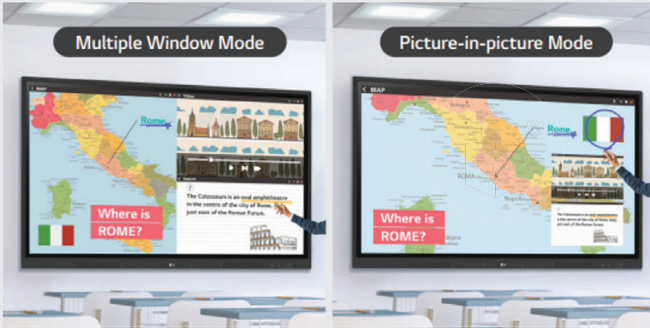

OTHER FEATURES

Smart Viewing

The Smart Viewing feature of LG CreateBoard enables efficient teaching. Two or more materials can be displayed on the same screen simultaneously without having to repeat Alt-tab, making teaching more convenient and efficient. Two materials can be displayed side-by-side (multi window mode), or one material can be overlaid on the other one (picture-in-picture mode).

- Multi window mode may not work for some apps.
- PIP mode is available for the external source screen