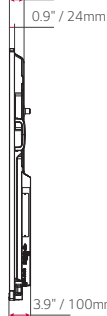

TR3DK (86"-55")

Front

Bottom

Side

- 1 USB Type-C
- 2 HDMI 3
- 3 TOUCH 2
- 4 USB 3.0
- 5 RS-232C
- 6 LAN
- 7 USB 3.0
- 8 TOUCH 1
- 9 HDMI 1
- 10 HDMI 2
- 11 HDMI OUT
- 12 USB 2.0
- 13 SPDIF
- 14 AUDIO OUT
- 15 AUDIO IN
- 16 VGA
- 17 SWITCH
- 18 POWER

* Jack Panels may differ from the above image, so please contact LG sales team to verify before ordering.

DIMENSIONS

98"

1.9" / 48.7mm

3.5" / 89.5mm

86"

2.6" / 67mm

3.9" / 100mm