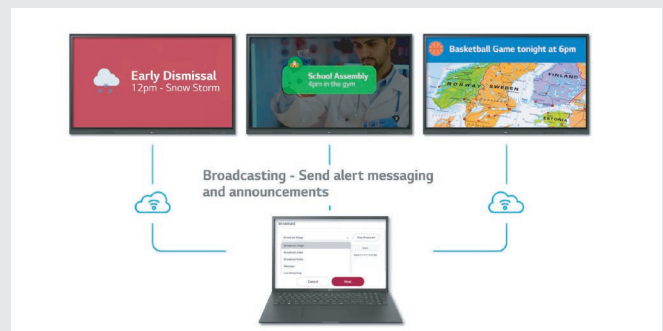

A pair of powerful high clarity speakers help promoting collaboration and improving communication in meetings. By delivering dynamic presentations and enabling seamless information sharing.

HDMI-out

Displaying content on a larger screen: An interactive display in a meeting room is a great tool for sharing content with audiences. However, sometimes the display itself might not be large enough for everyone in the space to see clearly. In this case, an HDMI-out port allows the presenter to connect the display to a larger screen, such as a projector or a TV. This ensures that everyone in the room can see the content clearly and comfortably.

READY TO MANAGE

LG ConnectedCare DMS

LG ConnectedCare DMS* is a cloud solution for remotely monitoring, controlling, and managing the status of LG CreateBoard installed in business environments. This feature enables IT managers to operate and manage important resources on operating devices without physically visiting sites.

Monitoring & Fault Diagnosis

An engineer can check the status in real-time and diagnose problems remotely. Also, the current status of issues can be categorized, allowing for easy viewing and quick responses.

Frequently used controls such as the power on/off, scheduling, brightness, and screen lock functions can be applied remotely. Content including images, videos, audio messages, or live streaming can be remotely shared with connected devices.