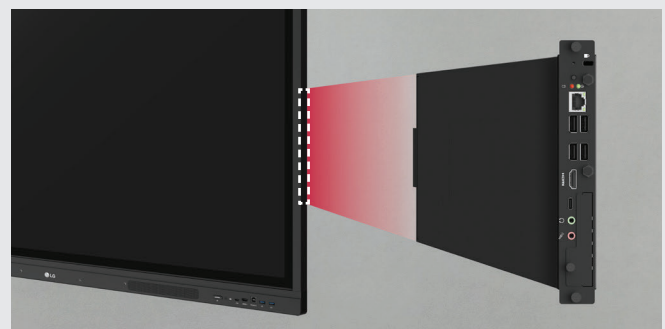

Precise Touch

LG CreateBoard can simultaneously detect up to 40 points* for multi-touch functionality. This creates a lifelike touch experience, helping participants easily become accustomed and truly engage in meetings. CreateBoard was designed to facilitate the organic engagement of audiences.

Front connections allow easy access to connect and disconnect cables and other devices without having to reach around to the back of the display. This saves time and effort, making it easier to set up and adjust the display.