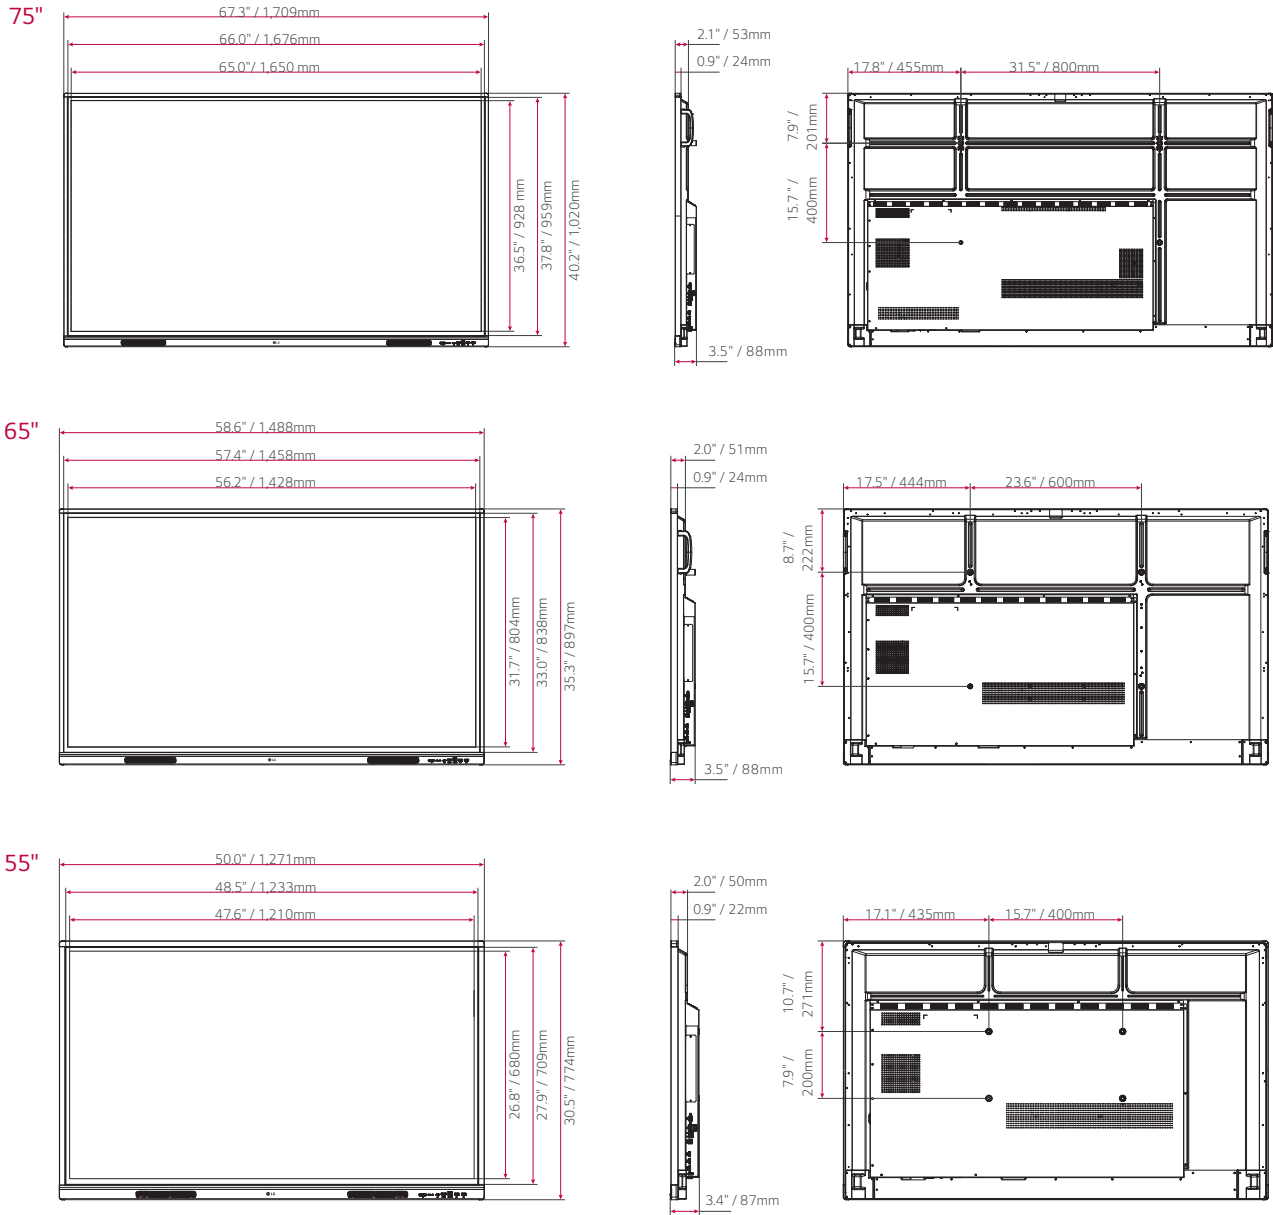

CONNECTIVITY

TR3PJ (98")

Side

- 1 HDMI OUT
- 2 USB 3.0
- 3 TOUCH 1
- 4 HDMI 1
- 5 HDMI 2
- 6 HDMI 3
- 7 TOUCH 2
- 8 USB Type-C

Bottom

- 9 SPDIF
- 10 USB 2.0
- 11 VGA
- 12 AUDIO IN
- 13 LAN
- 14 RS232
- 15 AUDIO OUT
- 16 SWITCH
- 17 POWER

TR3DK (86"-55")

Front

Bottom

Side

- 1 USB Type-C
- 2 HDMI 3
- 3 TOUCH 2
- 4 USB 3.0
- 5 RS-232C
- 6 LAN
- 7 USB 3.0
- 8 TOUCH 1
- 9 HDMI 1
- 10 HDMI 2
- 11 HDMI OUT
- 12 USB 2.0
- 13 SPDIF
- 14 AUDIO OUT
- 15 AUDIO IN
- 16 VGA
- 17 SWITCH
- 18 POWER

* Jack Panels may differ from the above image, so please contact LG sales team to verify before ordering.

DIMENSIONS

98"

1.9" / 48.7mm

3.5" / 89.5mm

86"

2.6" / 67mm

3.9" / 100mm

* Dimensions may differ from the above image, so please contact LG sales team to verify before ordering.

DIMENSIONS

* Dimensions may differ from the above image, so please contact LG sales team to verify before ordering.