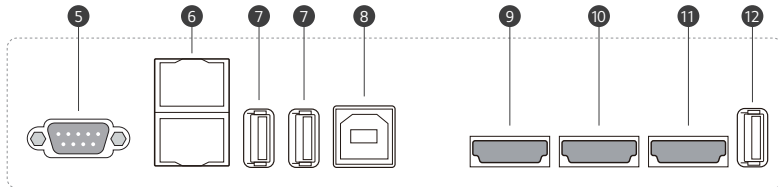

CONNECTIVITY

TR3PJ (98")

Side

- 1 HDMI OUT
- 2 USB 3.0
- 3 TOUCH 1
- 4 HDMI 1
- 5 HDMI 2
- 6 HDMI 3
- 7 TOUCH 2
- 8 USB Type-C

Bottom

- 9 SPDIF
- 10 USB 2.0
- 11 VGA
- 12 AUDIO IN
- 13 LAN
- 14 RS232
- 15 AUDIO OUT
- 16 SWITCH
- 17 POWER

TR3DK (86"-55")

Front

Bottom

Side

- 1 USB Type-C
- 2 HDMI 3
- 3 TOUCH 2
- 4 USB 3.0
- 5 RS-232C
- 6 LAN
- 7 USB 3.0
- 8 TOUCH 1
- 9 HDMI 1
- 10 HDMI 2
- 11 HDMI OUT
- 12 USB 2.0
- 13 SPDIF
- 14 AUDIO OUT
- 15 AUDIO IN
- 16 VGA
- 17 SWITCH
- 18 POWER

* Jack Panels may differ from the above image, so please contact LG sales team to verify before ordering.

DIMENSIONS

98"

1.9" / 48.7mm

3.5" / 89.5mm

86"

2.6" / 67mm

3.9" / 100mm