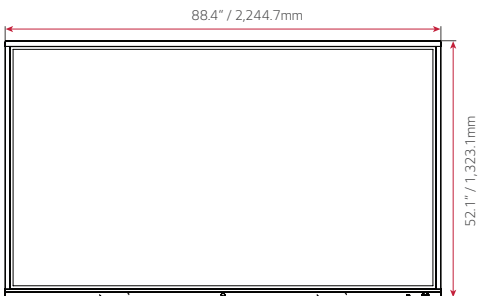

* Jack Panels may differ from the above image, so please contact LG sales team to verify before ordering.

DIMENSIONS

98"

1.9" / 48.7mm

3.5" / 89.5mm

86"

2.6" / 67mm

3.9" / 100mm