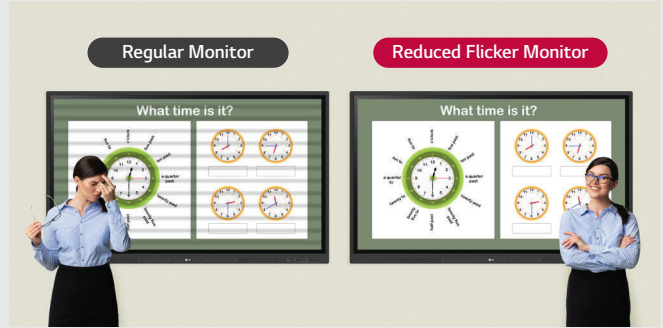

OTHER FEATURES

Smart Viewing

The Smart Viewing feature of LG CreateBoard enables efficient teaching. Two or more materials can be displayed on the same screen simultaneously without having to repeat Alt-tab, making teaching more convenient and efficient. Two materials can be displayed side-by-side (multi window mode), or one material can be overlaid on the other one (picture-in-picture mode).

- Multi window mode may not work for some apps.
- PIP mode is available for the external source screen

Viewing Comfort

LG CreateBoard has introduced a reduced flicker function. With the reduced flickering of the monitor's backlight, users can use the device with more comfort even when using it for a long time.

ACCESSORIES

CreateBoard Slot-in PC

The CreateBoard features an optional Windows slot-in PC for more flexibility, allowing users to run familiar applications such as Office 365, Google G-Suite, and more.

Universal Wall Mount

LG offers a fixed wall mount accessory that allows the display to be securely installed in a variety of environments.

Display Mobile Stand

LG offers a mobile cart for the display, allowing users to more safely transport the display between various rooms.

Your Meeting Room, Your Choice