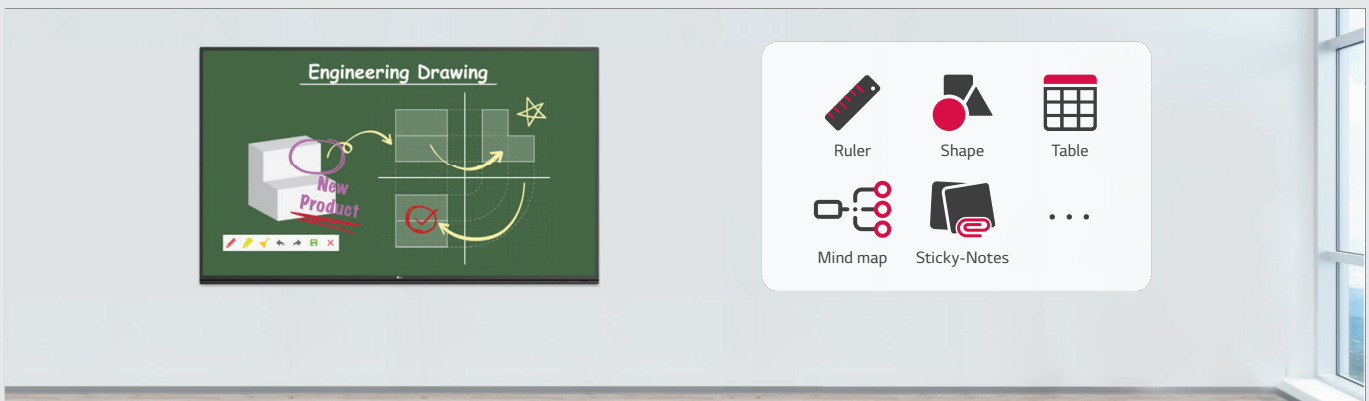

READY TO CREATE

CreateBoard Lab Whiteboarding Software

With LG CreateBoard's intuitive interface and robust set of features, teams can brainstorm, ideate, and communicate ideas more effectively in real-time. By facilitating seamless collaboration and information sharing, LG CreateBoard enables teams to work together more efficiently, helping in increased productivity and better outcomes for business.

Precise Touch

LG CreateBoard can simultaneously detect up to 40 points* for multi-touch functionality. This creates a lifelike touch experience, helping participants easily become accustomed and truly engage in meetings. CreateBoard was designed to facilitate the organic engagement of audiences.

Front connections allow easy access to connect and disconnect cables and other devices without having to reach around to the back of the display. This saves time and effort, making it easier to set up and adjust the display.