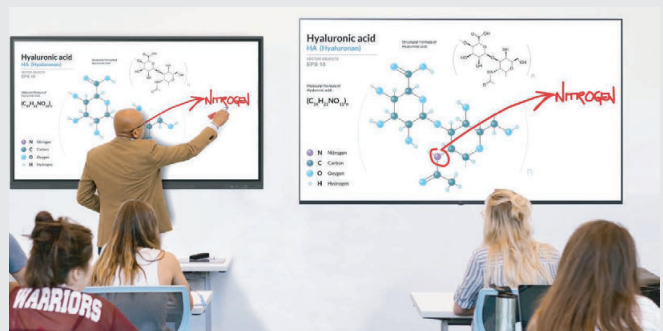

A pair of powerful high clarity speakers help promoting collaboration and improving communication in meetings. By delivering dynamic presentations and enabling seamless information sharing.

HDMI-out

Displaying content on a larger screen: An interactive display in a meeting room is a great tool for sharing content with audiences. However, sometimes the display itself might not be large enough for everyone in the space to see clearly. In this case, an HDMI-out port allows the presenter to connect the display to a larger screen, such as a projector or a TV. This ensures that everyone in the room can see the content clearly and comfortably.