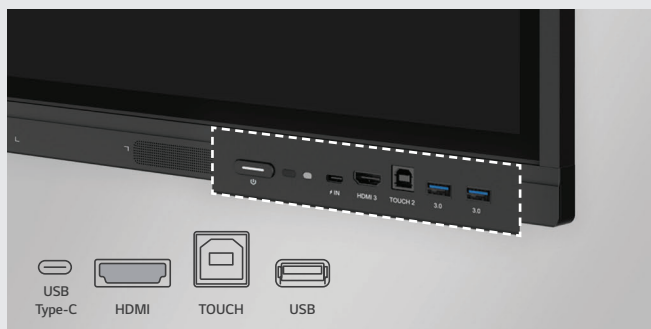

Front Connectivity Design

Front connections allow easy access to connect and disconnect cables and other devices without having to reach around to the back of the display. This saves time and effort, making it easier to set up and adjust the display.