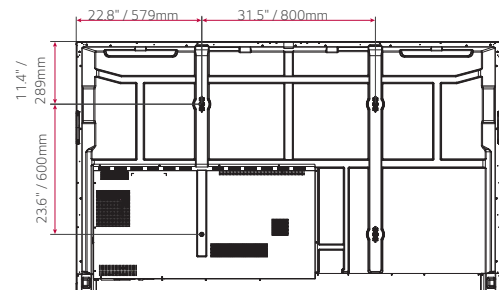

* Jack Panels may differ from the above image, so please contact LG sales team to verify before ordering.

DIMENSIONS

98"

1.9" / 48.7mm

3.5" / 89.5mm

86"

2.6" / 67mm

3.9" / 100mm

* Dimensions may differ from the above image, so please contact LG sales team to verify before ordering.

DIMENSIONS

* Dimensions may differ from the above image, so please contact LG sales team to verify before ordering.