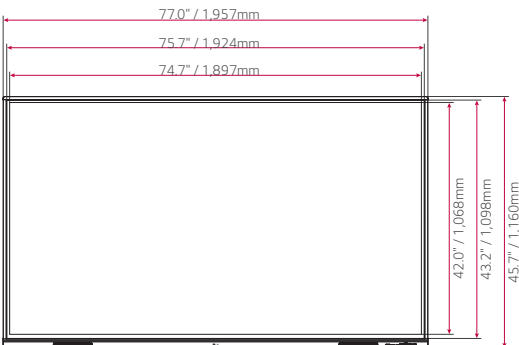

* Jack Panels may differ from the above image, so please contact LG sales team to verify before ordering.

DIMENSIONS

98"

1.9" / 48.7mm

3.5" / 89.5mm

86"

2.6" / 67mm

3.9" / 100mm

* Dimensions may differ from the above image, so please contact LG sales team to verify before ordering.

DIMENSIONS

* Dimensions may differ from the above image, so please contact LG sales team to verify before ordering.