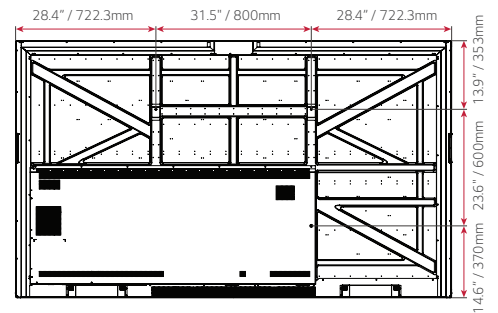

* Jack Panels may differ from the above image, so please contact LG sales team to verify before ordering.

DIMENSIONS

98"

1.9" / 48.7mm

3.5" / 89.5mm

86"

2.6" / 67mm

3.9" / 100mm

* Dimensions may differ from the above image, so please contact LG sales team to verify before ordering.

DIMENSIONS

* Dimensions may differ from the above image, so please contact LG sales team to verify before ordering.