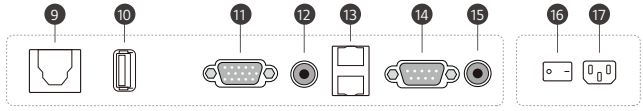

CONNECTIVITY

TR3PJ (98")

Side

- 1 HDMI OUT
- 2 USB 3.0
- 3 TOUCH 1
- 4 HDMI 1
- 5 HDMI 2
- 6 HDMI 3
- 7 TOUCH 2
- 8 USB Type-C

Bottom

- 9 SPDIF
- 10 USB 2.0
- 11 VGA
- 12 AUDIO IN
- 13 LAN
- 14 RS232
- 15 AUDIO OUT
- 16 SWITCH
- 17 POWER

* Jack Panels may differ from the above image, so please contact LG sales team to verify before ordering.

DIMENSIONS

98"

1.9" / 48.7mm

3.5" / 89.5mm

86"

2.6" / 67mm

3.9" / 100mm