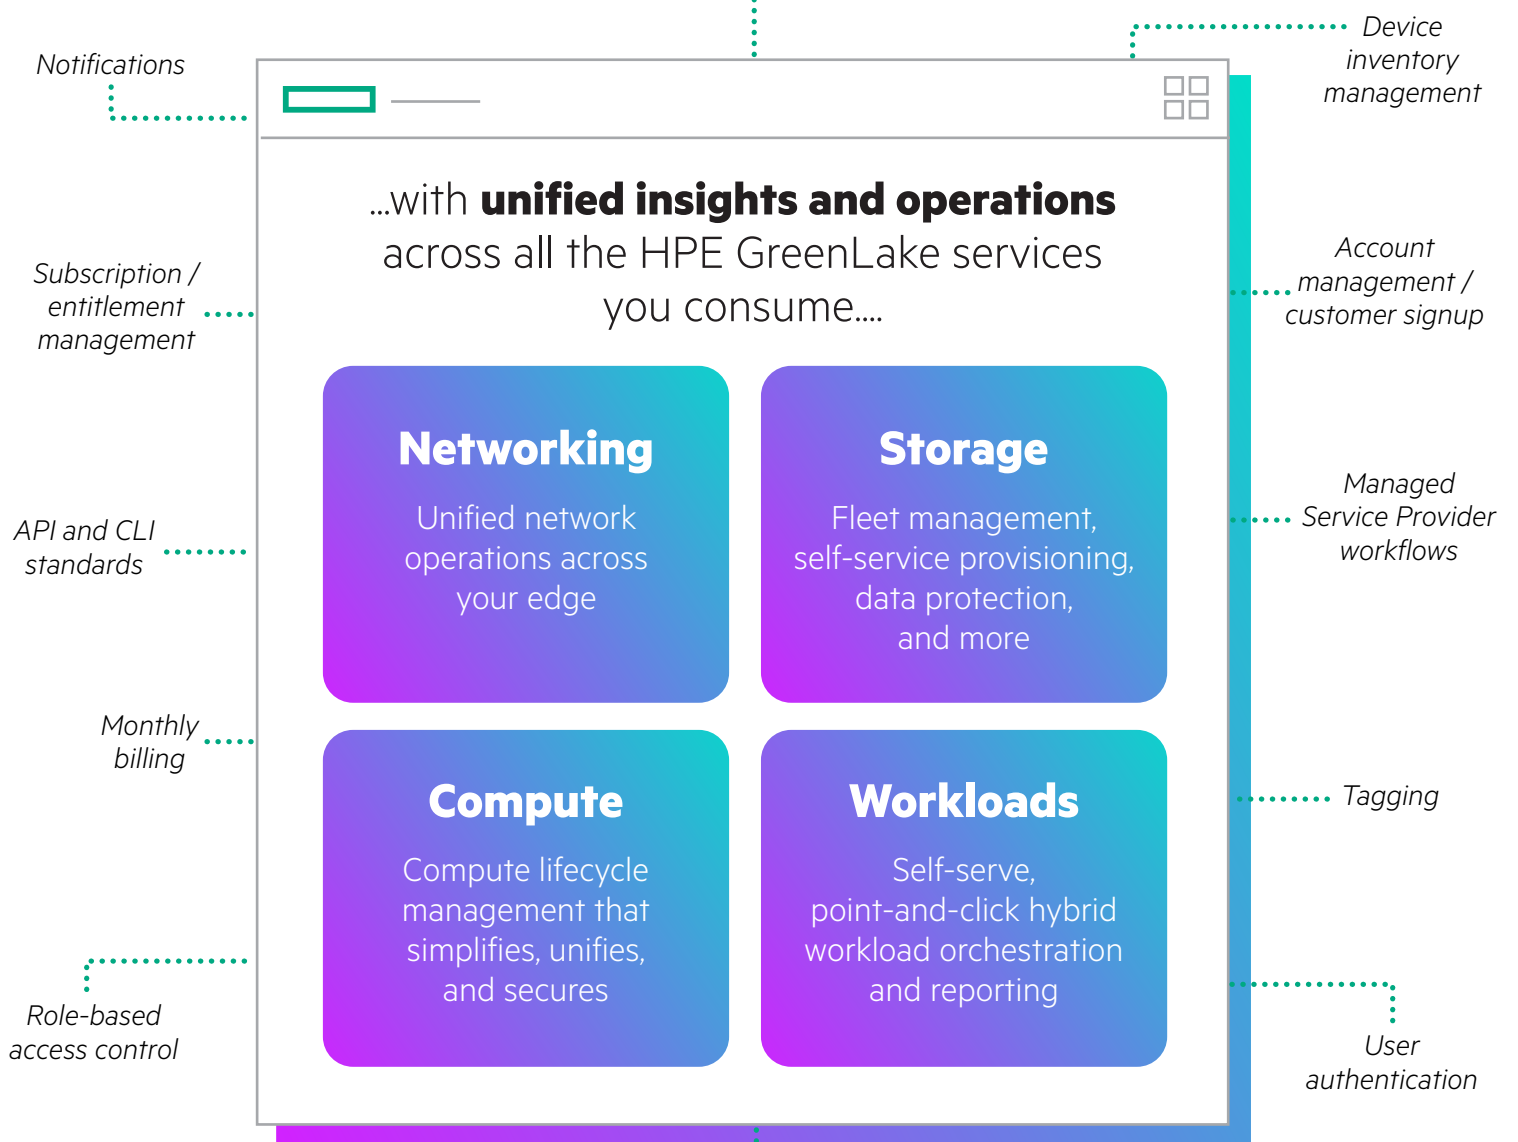

## Drive everything you need with HPE GreenLake edge-to-cloud platform

Manage your hardware, cloud resources, and workloads – all in one place

Enterprises face big challenges when it comes to managing multi-generational IT across their edges, datacenters and clouds.

The **HPE GreenLake platform** enables you to achieve your business outcomes...

...delivering value to **everyone** in the organization

### Line of Business Owner

“Using the platform I can find the services I need for new projects and have confidence that my production workloads are secure.”