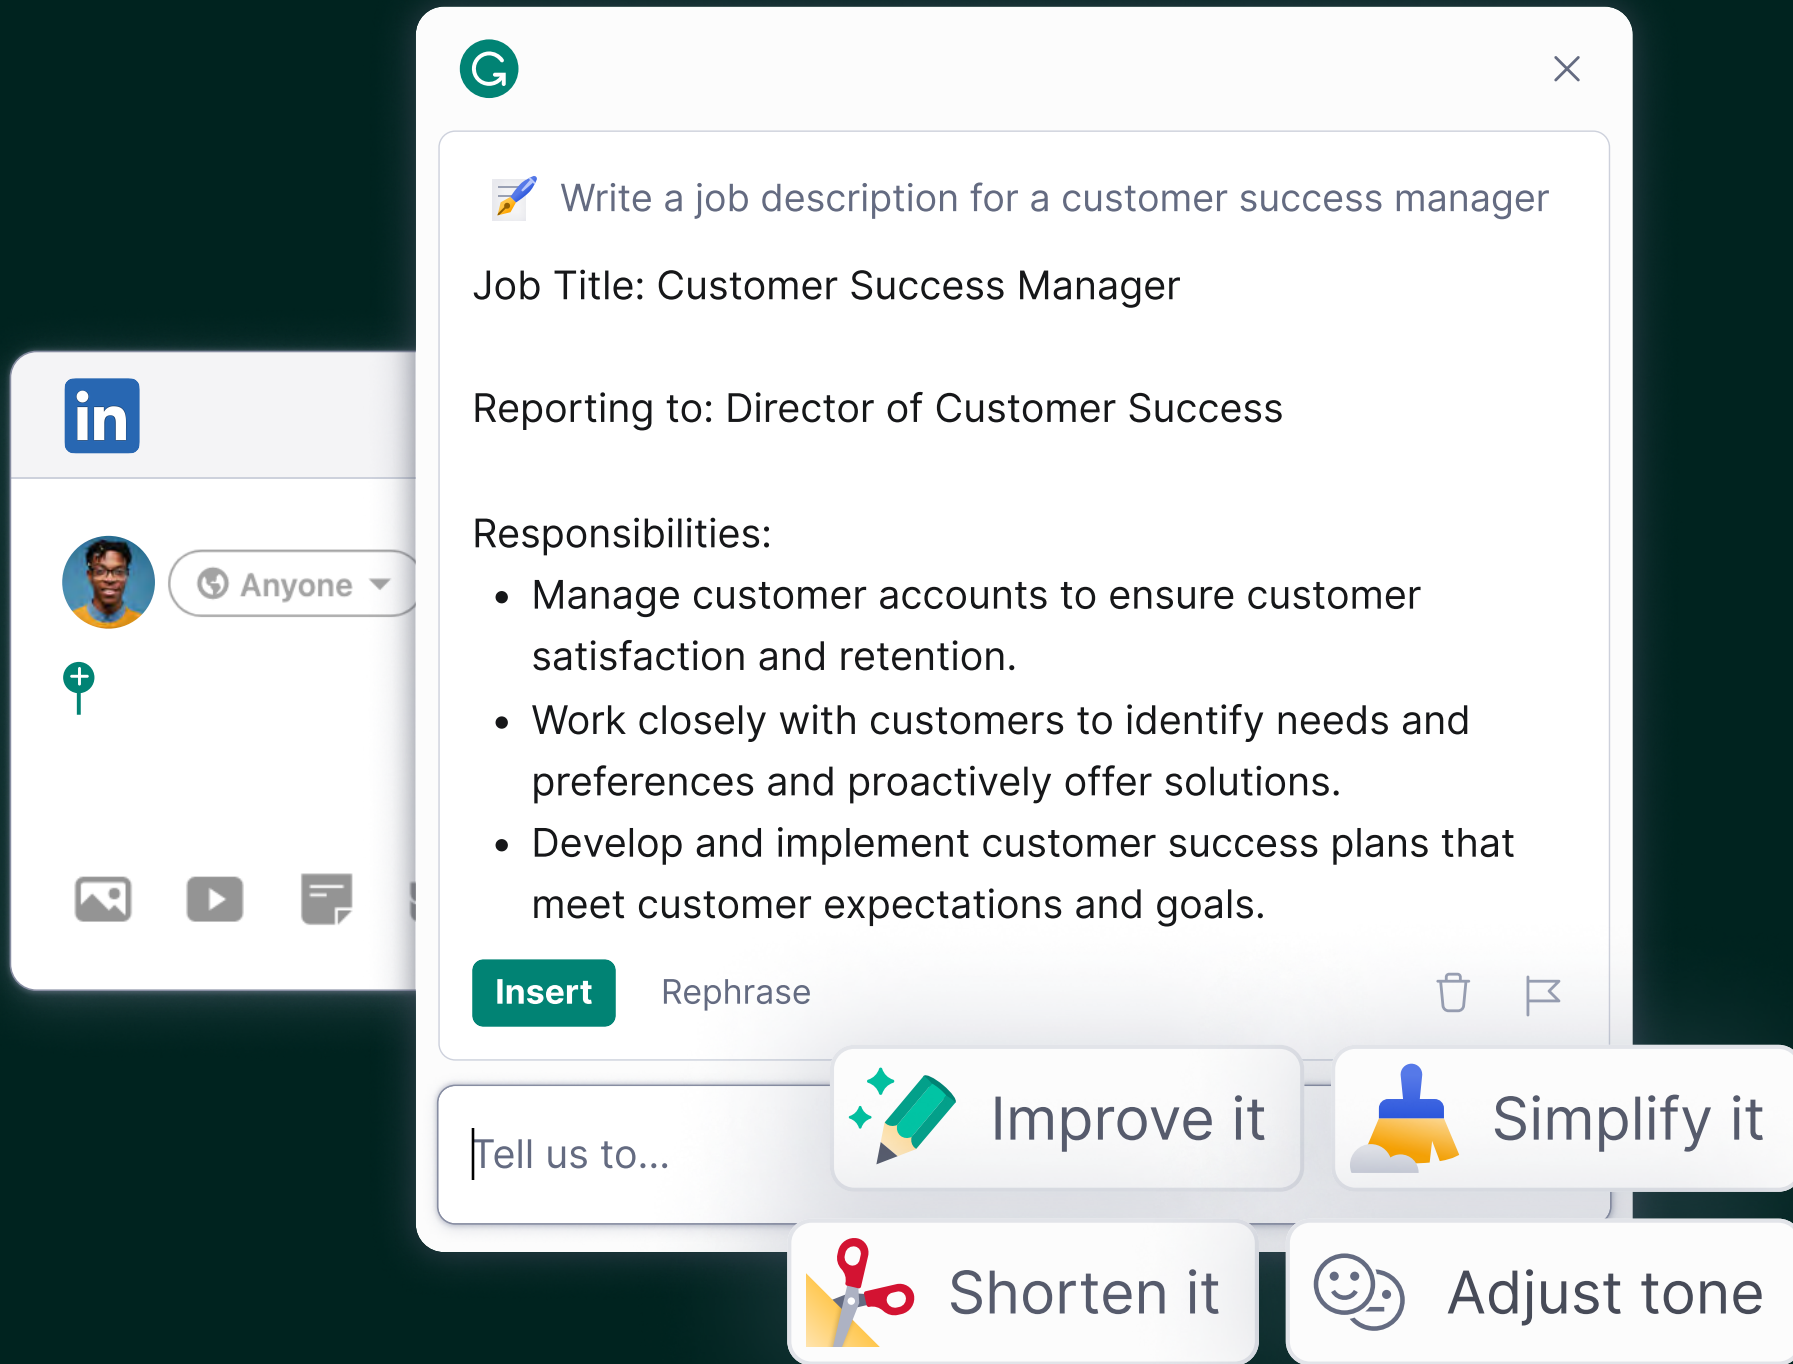

Accelerate Team Productivity With Generative AI

Grammarly helps organizations innovate and scale with enterprise-grade generative AI. With just a few clicks, team members can instantly compose, ideate, rewrite, and reply using context within existing workflows.