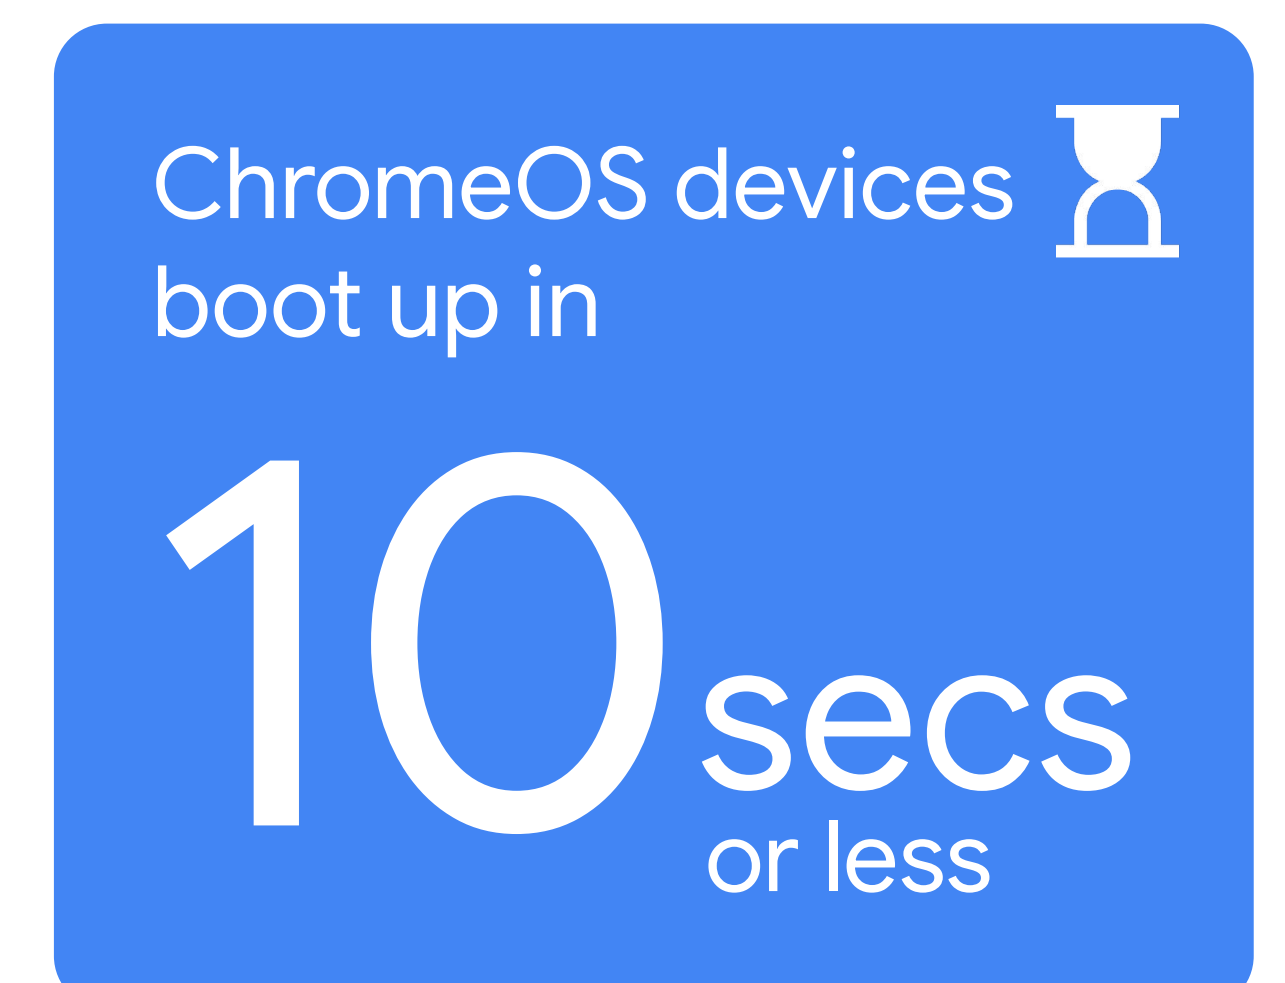

ChromeOS for your small business

ChromeOS is a business-friendly operating system that saves you time, money, and hassle. It's fast, secure, and cloud-based, so you can stay productive no matter where you are. With ChromeOS, you can focus on what you do best and let your IT take care of itself.

ChromeOS devices are **63% faster** to deploy than other operating systems.¹ They deliver **77% more productive** time than legacy or other devices.¹ And they have had **ZERO reported ransomware attacks**. Ever.

What does this mean?

ChromeOS laptops and tablets are ready to go right out of the box, saving you up to 45 minutes per device.¹ Because ChromeOS devices boot up in seconds, log in fast, and require little upkeep, so you get more minutes back in your day to tackle your to-do list. Ransomware files are automatically blocked by ChromeOS, which means your data is protected even if someone tries to open an infected file.