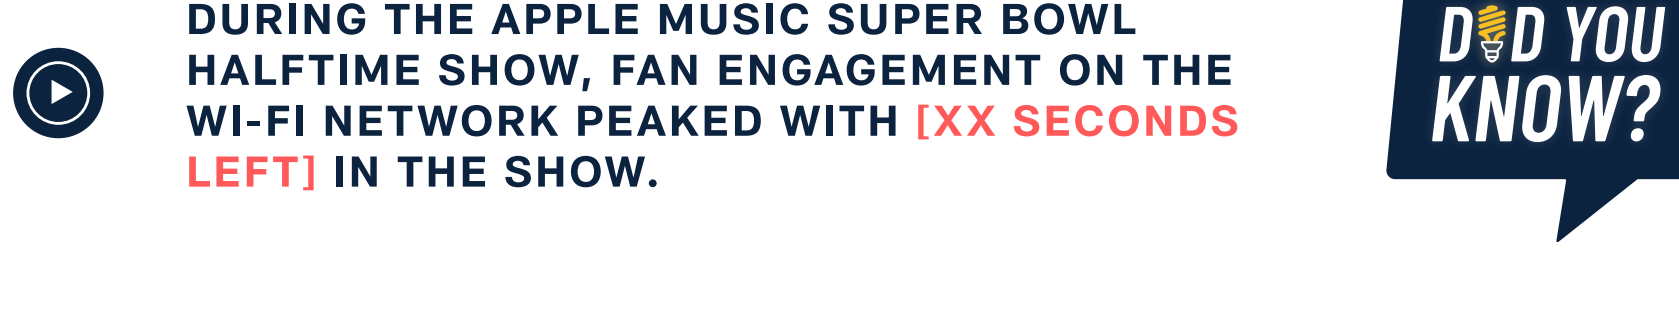

TOP STREAMING APPLICATIONS

[DOWNLOAD](#)

DID YOU KNOW? DURING THE APPLE MUSIC SUPER BOWL HALFTIME SHOW, FAN ENGAGEMENT ON THE WI-FI NETWORK PEAKED WITH [XX SECONDS LEFT] IN THE SHOW.

ENGAGED FANS SUPER BOWL LVII

72%

48,923 DEVICES WERE ON THE WI-FI NETWORK THROUGHOUT SUPER BOWL LVII. THERE WERE 28,665 PEAK CONCURRENT DEVICES.