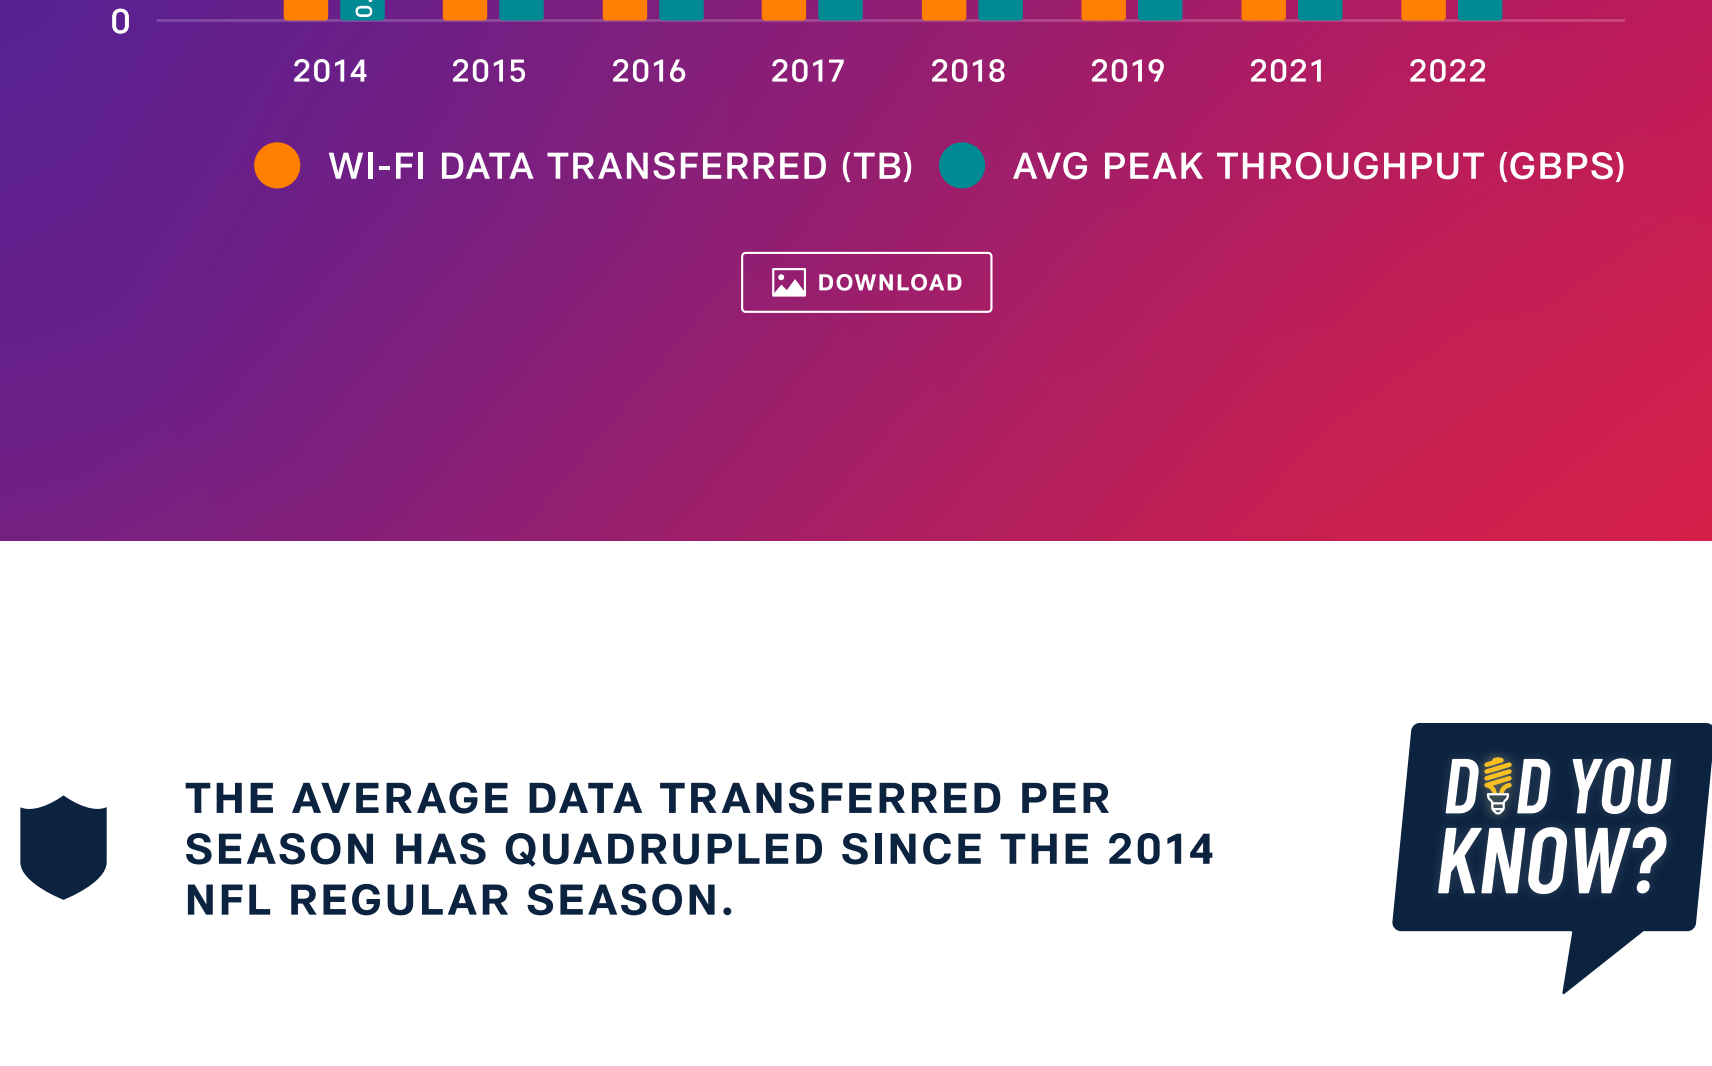

NFL WI-FI DATA TRENDS 2014 - 2022

[DOWNLOAD](#)

DID YOU KNOW? THE AVERAGE DATA TRANSFERRED PER SEASON HAS QUADRUPLED SINCE THE 2014 NFL REGULAR SEASON.

TOP 32 WI-FI MOMENTS 2022 SEASON

EVERY TEAM HAD A GAME-CHANGING MOMENT FANS POSTED FROM ALL THE STADIUMS. SEE WHICH MOMENTS HAD FANS LEVERAGING STADIUM WI-FI THE MOST FROM ALL 32 STADIUMS.

[EXPLORE THE TOP MOMENTS](#)

DID YOU KNOW? WEEK 4 SAW THE LARGEST SPIKE OF THE REGULAR SEASON (19.8 GBPS) WHEN THE GREEN BAY PACKERS SCORED A 20-YARD TOUCHDOWN TO START THE SECOND HALF.

10 CONSECUTIVE SUPER BOWLS PROVIDING WI-FI ANALYTICS

28 NFL TEAMS HAVE EXTREME ANALYTICS™ DEPLOYED

11 NFL TEAMS HAVE EXTREME WIRELESS™ DEPLOYED

[DOWNLOAD](#)

RELATED CONTENT NATIONAL FOOTBALL LEAGUE