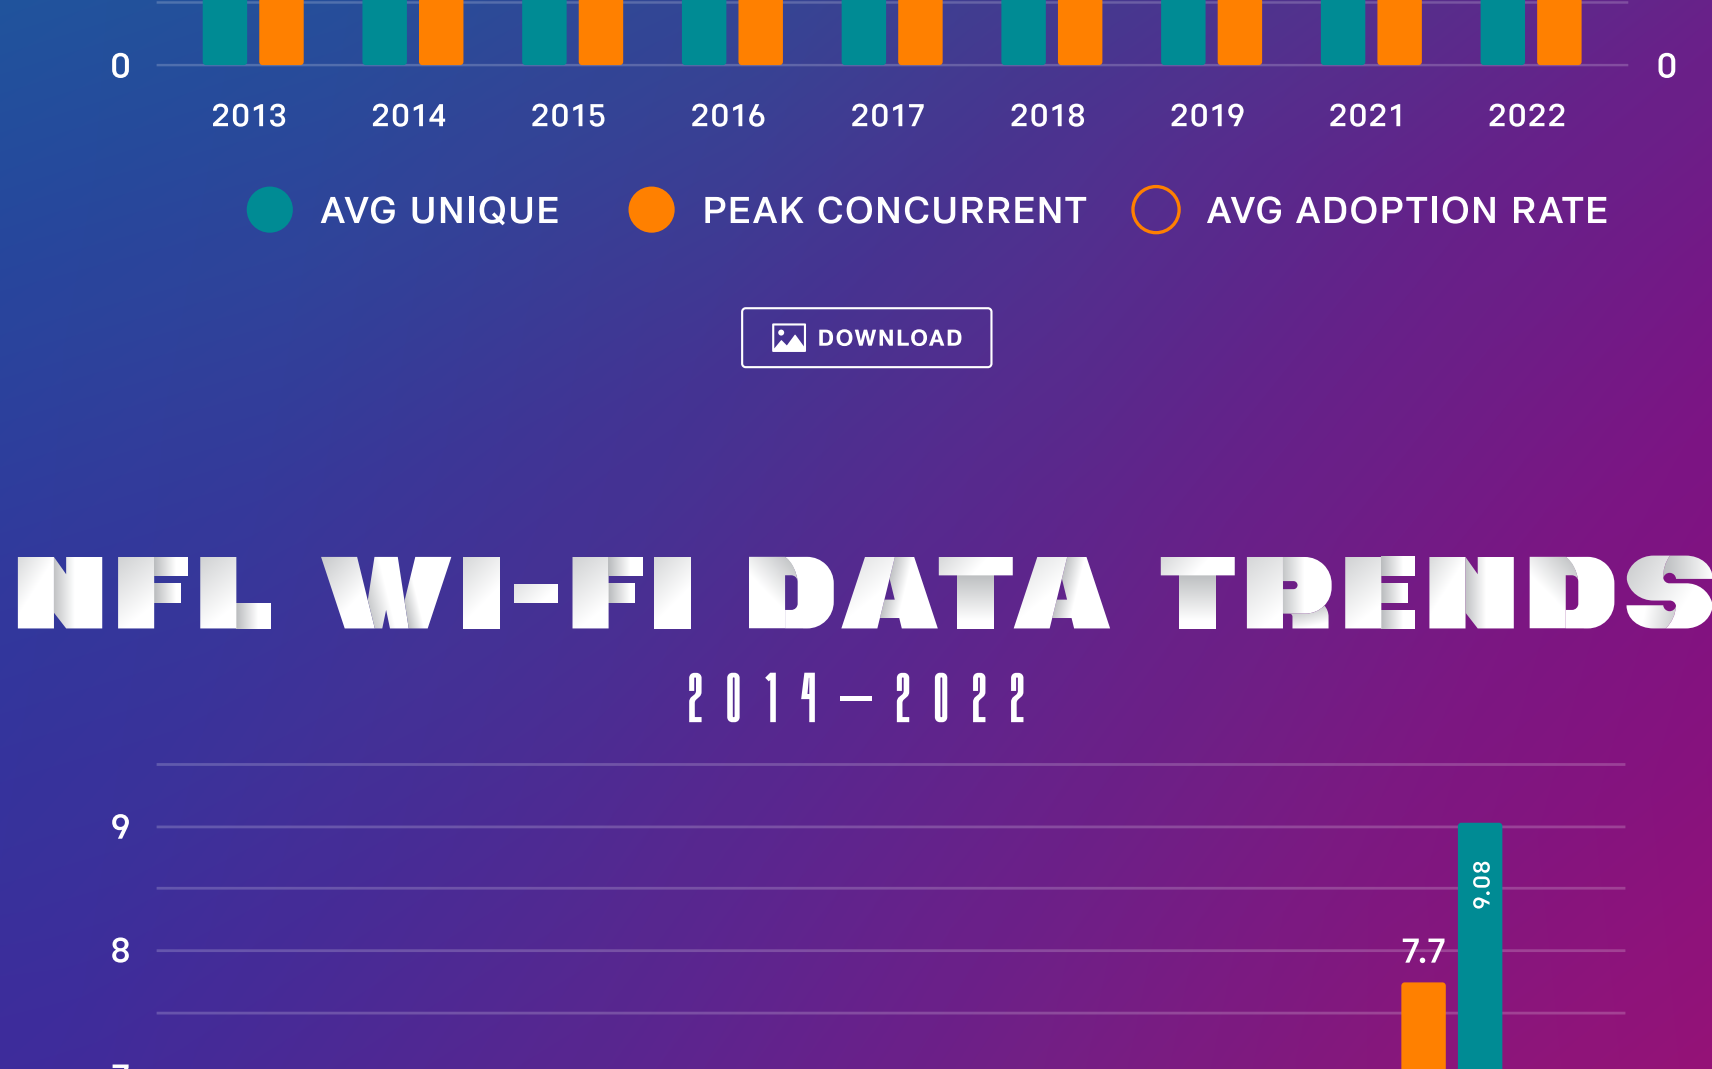

REGULAR SEASON DATA 2013 - 2022

[DOWNLOAD](#)