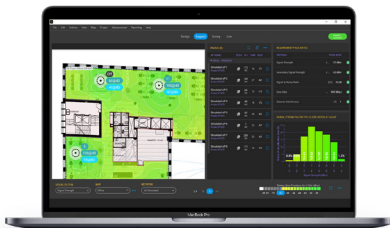

Performance
No issues with MFP Settings

Security **Optimize**
Mitigate Interfering Devices

Ekahau Product Suite

Everything you need for awesome Wi-Fi

SOFTWARE

AI Pro

Powerful Wi-Fi planning and AI design for the most reliable, best performing 2.4/5/6 GHz wireless networks. Design, analyze, optimize and troubleshoot enterprise Wi-Fi networks.

One-time investment in software.
Ekahau Connect Subscription required.

HARDWARE

Sidekick 2

The fastest, most precise Wi-Fi testing and measurement device, supercharged and tuned for 2.4/5/6 GHz. Walk to collect measured data to validate & optimize any wireless network.