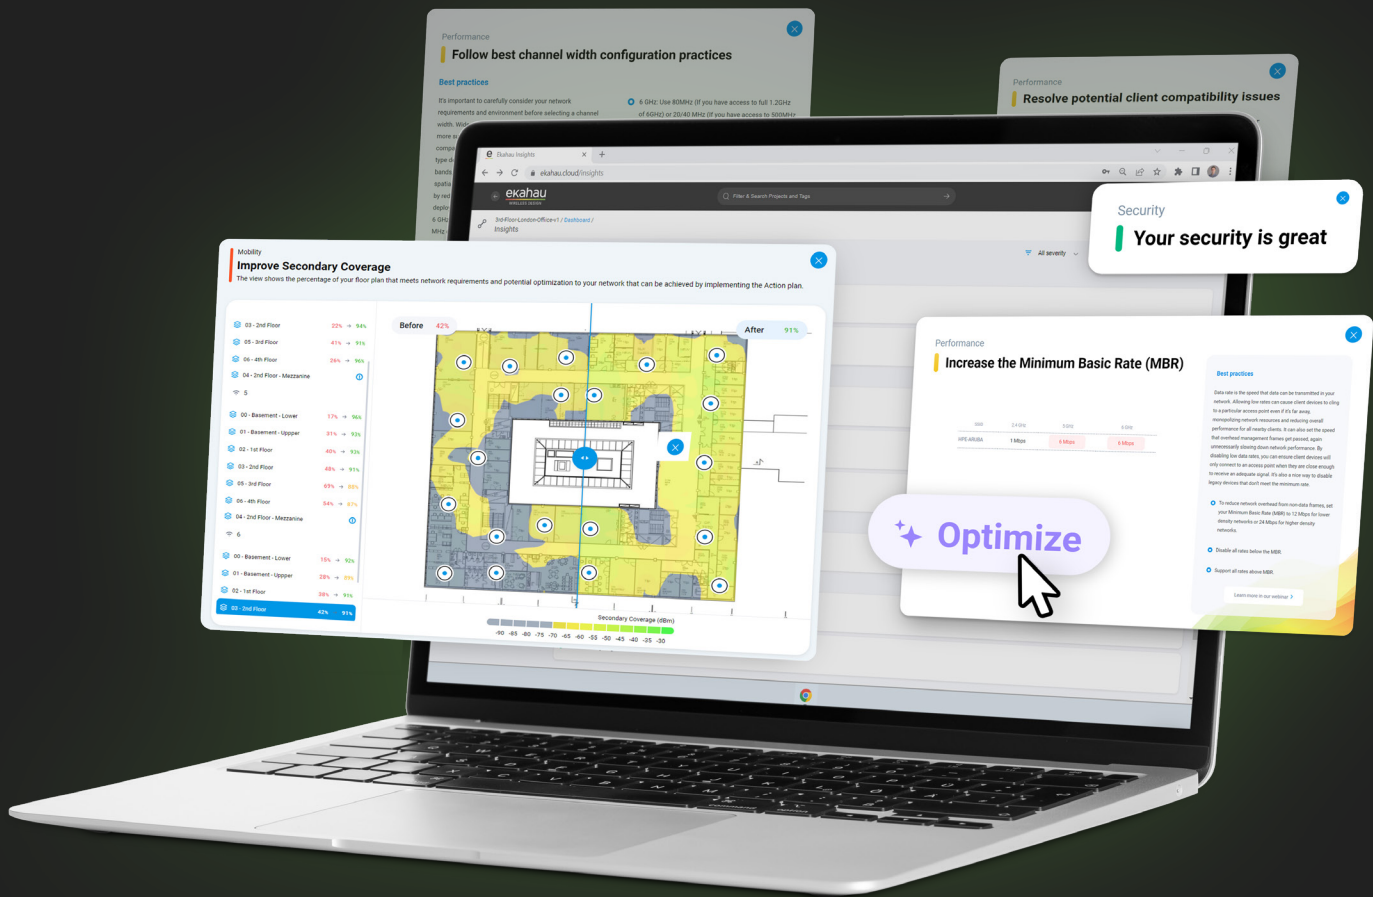

Ekahau Optimizer

Turn Sidekick 2 Wi-Fi data into easy optimizations that instantly improve your wireless performance and security.

Get Awesome Wi-Fi in Seconds

Optimizer is your key to an always-awesome network! Detect difficult-to-see configuration issues that can be fixed in seconds.

Tailored to Your Specific Network

Get optimal configurations: Channel Plans, TX Power, Radios On/Off, Channel Width, SSID configurations, Encryption, MBR, MFP, and more.

Preview Changes Before Applying

Simulate your post-optimization network prior to implementation with clear before-and-after heatmap visualizations.

See What Optimizer Would Do For Your Network

Find potential issues found in your network and actions required to resolve them.

Coverage **Optimize**
Improve Primary Coverage

Coverage **Optimize**
Improve Signal to Noise Ratio

One-time investment in software.
Ekahau Connect Subscription required.

HARDWARE

Sidekick 2

The fastest, most precise Wi-Fi testing and measurement device, supercharged and tuned for 2.4/5/6 GHz. Walk to collect measured data to validate & optimize any wireless network.