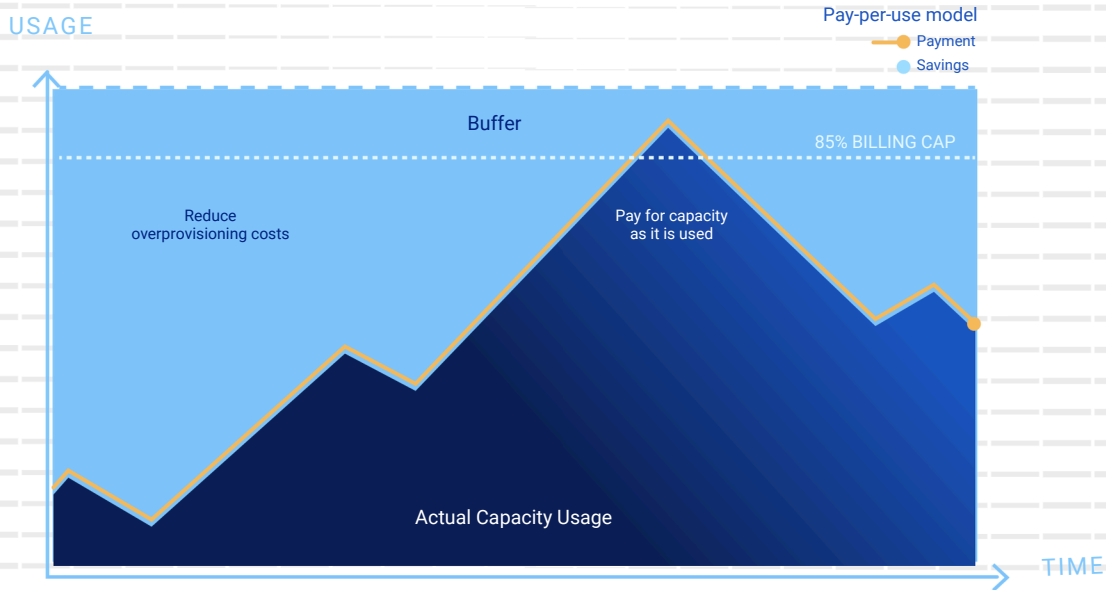

Select the terms of your consumption agreement

Choose the length of the term, the committed capacity, and pay for what you use.

EXAMPLE

Scaling Technology to Match Business Changes

A technology distributor needed to deploy a new customer relationship management system that would drive variable storage usage. APEX Infrastructure allowed them to efficiently match their payments to their usage while ensuring they weren't paying for excess capacity.

The chart below illustrates their total deployed capacity made up of committed and buffer capacity and shows how payments change over time as buffer capacity is used.

Benefits of APEX Infrastructure

Simplicity