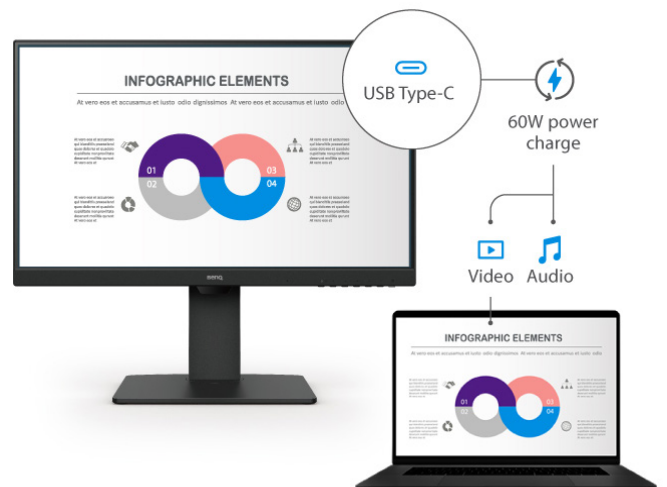

Saves desk space

A USB-C monitor often provides docking capabilities which means you no longer have to work with different cables.

Since many new laptops only have USB-C ports, it requires users to purchase an adapter if their monitor doesn't have USB-C capability. However, with a USB-C monitor, you can save money and time from having to buy another accessory!