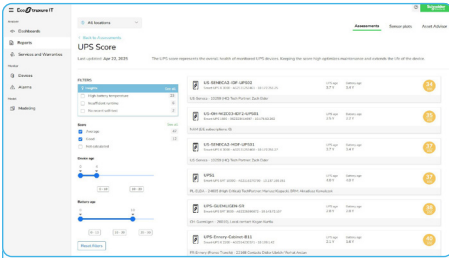

Targeted tools for total visibility

UPS Health Assessment

Receive a comprehensive health score with specific recommendations to optimize UPS performance and reliability.