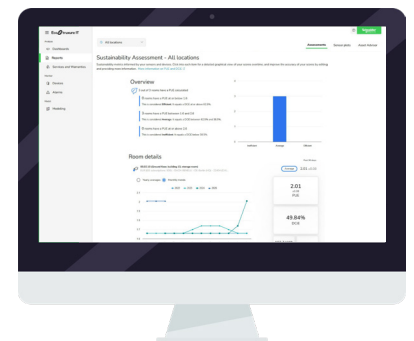

Security gaps in firmware and configurations that could expose
your infrastructure to risk.

Sustainability opportunities to improve PUE metrics and align with
corporate environmental goals.

*To qualify for an assessment with this vendor-agnostic tool, UPS systems must be networked with IP addresses.