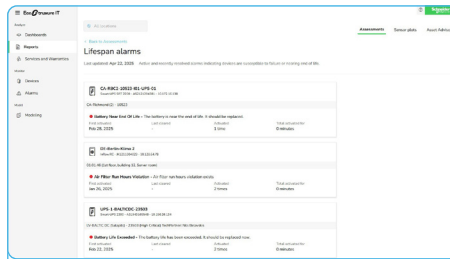

Active Lifespan Alarms Assessment

Review critical active alarms to prioritize replacements and prevent potential failures.