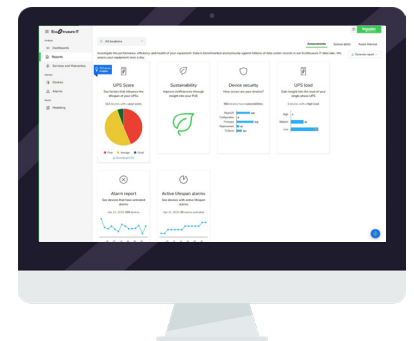

*To qualify for an assessment with this vendor-agnostic tool, UPS systems must be networked with IP addresses.

se.com/itexpert