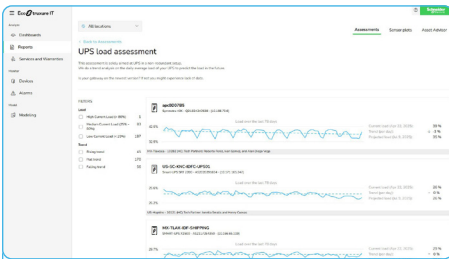

UPS Load Assessment

Assess UPS loads to find cost-saving opportunities by optimizing equipment placement and ensuring future IT load capacity.