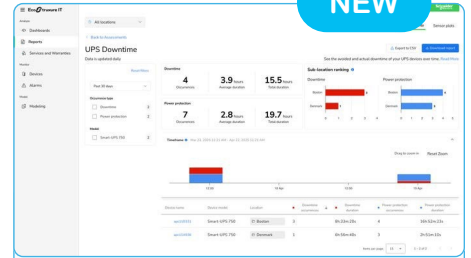

UPS Downtime Assessment

Quantify avoided and actual downtime events to demonstrate the value of proper UPS management and maintenance.