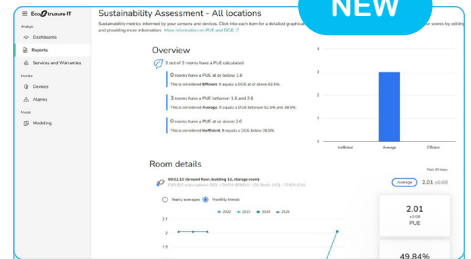

Sustainability Assessment

Measure your PUE and power consumption to identify energy-saving opportunities that reduce costs and carbon footprint.

Don't wait for problems to find you

Take advantage of a free virtual health assessment to find your UPS vulnerabilities before they become major headaches.

Contact your local **[partner]** sales representative to get started.

[Schedule your assessment here.](#)

Schneider Electric
One Boston Place, Suite 2700
Boston, MA 02108
www.se.com