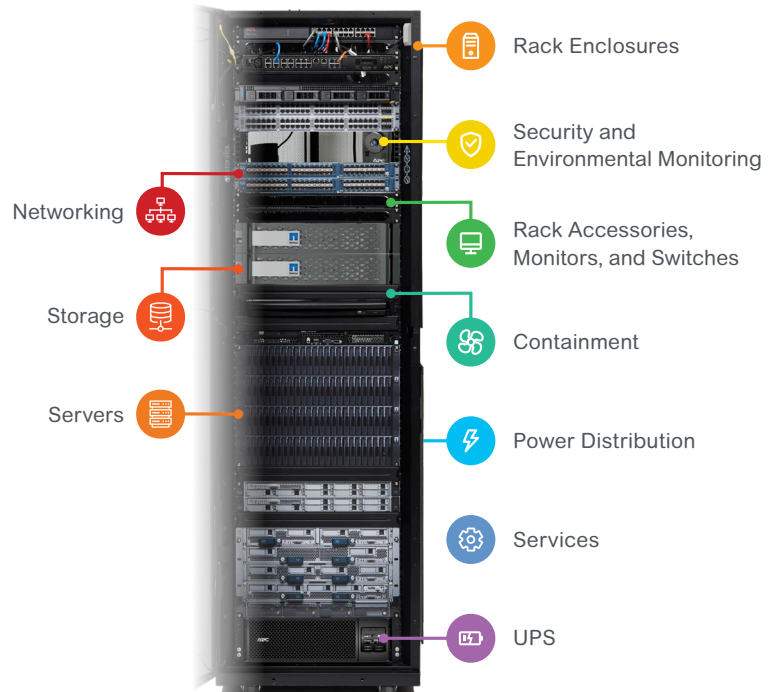

Full-stack solutions to fill the rack:

Life Is On | Schneider Electric

Start the conversation today.

Contact your dedicated CDW Account Team or visit CDW.com/apc