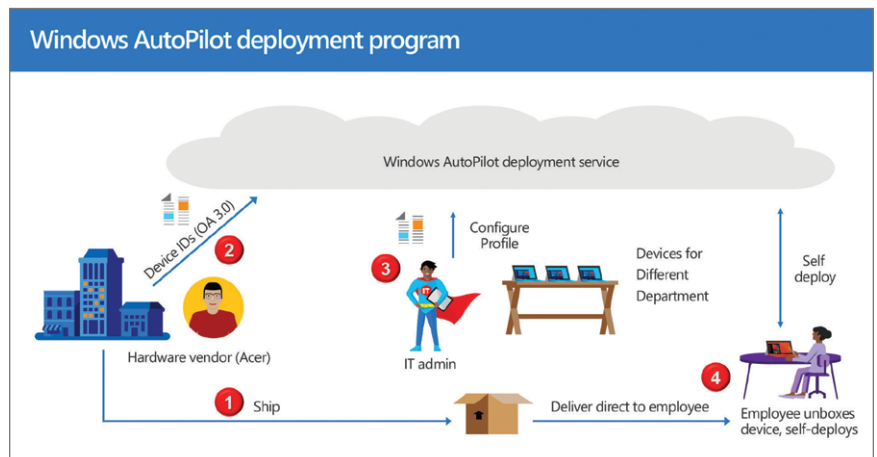

For advanced security features, the TravelMate Vero is equipped with discrete Trusted Protection Module (TPM) and Kensington lock for enterprise-level security and manageability. TPM is hardware-based encryption and decryption that helps protection validation credentials. Microsoft Windows 11, which comes pre-loaded on the TravelMate Vero, makes extensive use of TPM.

The broad range of the TravelMate Vero's access controls also protect corporate data from prying eyes with the Acer ProShield Plus, which secures any TravelMate device from unauthorized access and intrusion. It also supports all the biometric authentication features provided by Windows, including Windows Hello.

TravelMate Vero supports Windows Autopilot, a collection of several technologies that help IT staff remotely set up and pre-configure new devices.

The Acer ProShield suite of security tools helps manage security applications and add additional protective layers. Acer ProShield integrates security and management features into a single console and with hardware-based security, such as TPM. Additional ProShield functions let workers create encrypted personal secure drives, add boot and login security with advanced facial recognition, and manage credentials.

Automated Autopilot Management

The TravelMate Vero also supports Windows Autopilot, a collection of several technologies that help IT staff remotely set up and pre-configure new devices. Using cloud-based services, Windows Autopilot helps IT configure and manage devices remotely. Users are not required to be physically present with their devices.