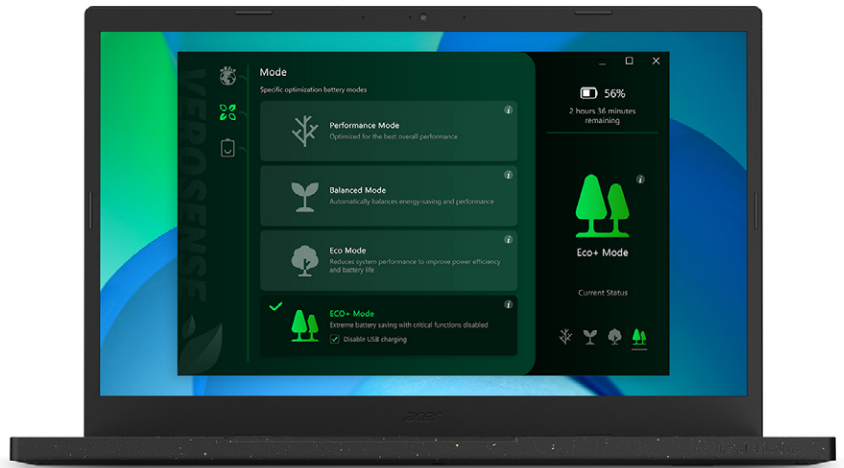

Acer TrueHarmony™ combines high-quality speakers, advanced materials, unique design, and a high-resolution equalizer. The Acer TrueHarmony™ speakers are built with special compounds to increase strength and flexibility, and deliver more realistic sound reproduction. The speaker magnet produces a high magnetic flux, while the system also divides sound between the speakers to deliver optimal power volume.

Even the design of the Acer TrueHarmony™ speakers adds to the sound. Each speaker is set within a vented design case, creating an airflow loop for better inflection and wider range of bass. Finally, a high-resolution equalizer adjusts reflection and diffraction to direct and deliver optimal quality sound waves.

The TravelMate Vero is easy on the eyes as well as the ears. The device's narrow bezels provide workers will a full view of the 15.6" FHD IPS display. The TravelMate Vero provides a solid connection with Wi-Fi 6. For any peripheral devices, workers have their choice of a USB 3.2 Type-C port and three USB 3.2 Gen 1 Type-A ports, and one of those ports supports power-off charging if needed.

Workers can also count on longer battery life and energy efficiency with the VeroSense™ smart battery management app. This helps reduce system requirements to improve power efficiency and battery life. It can automatically balance energy saving and performance, depending on usage patterns.