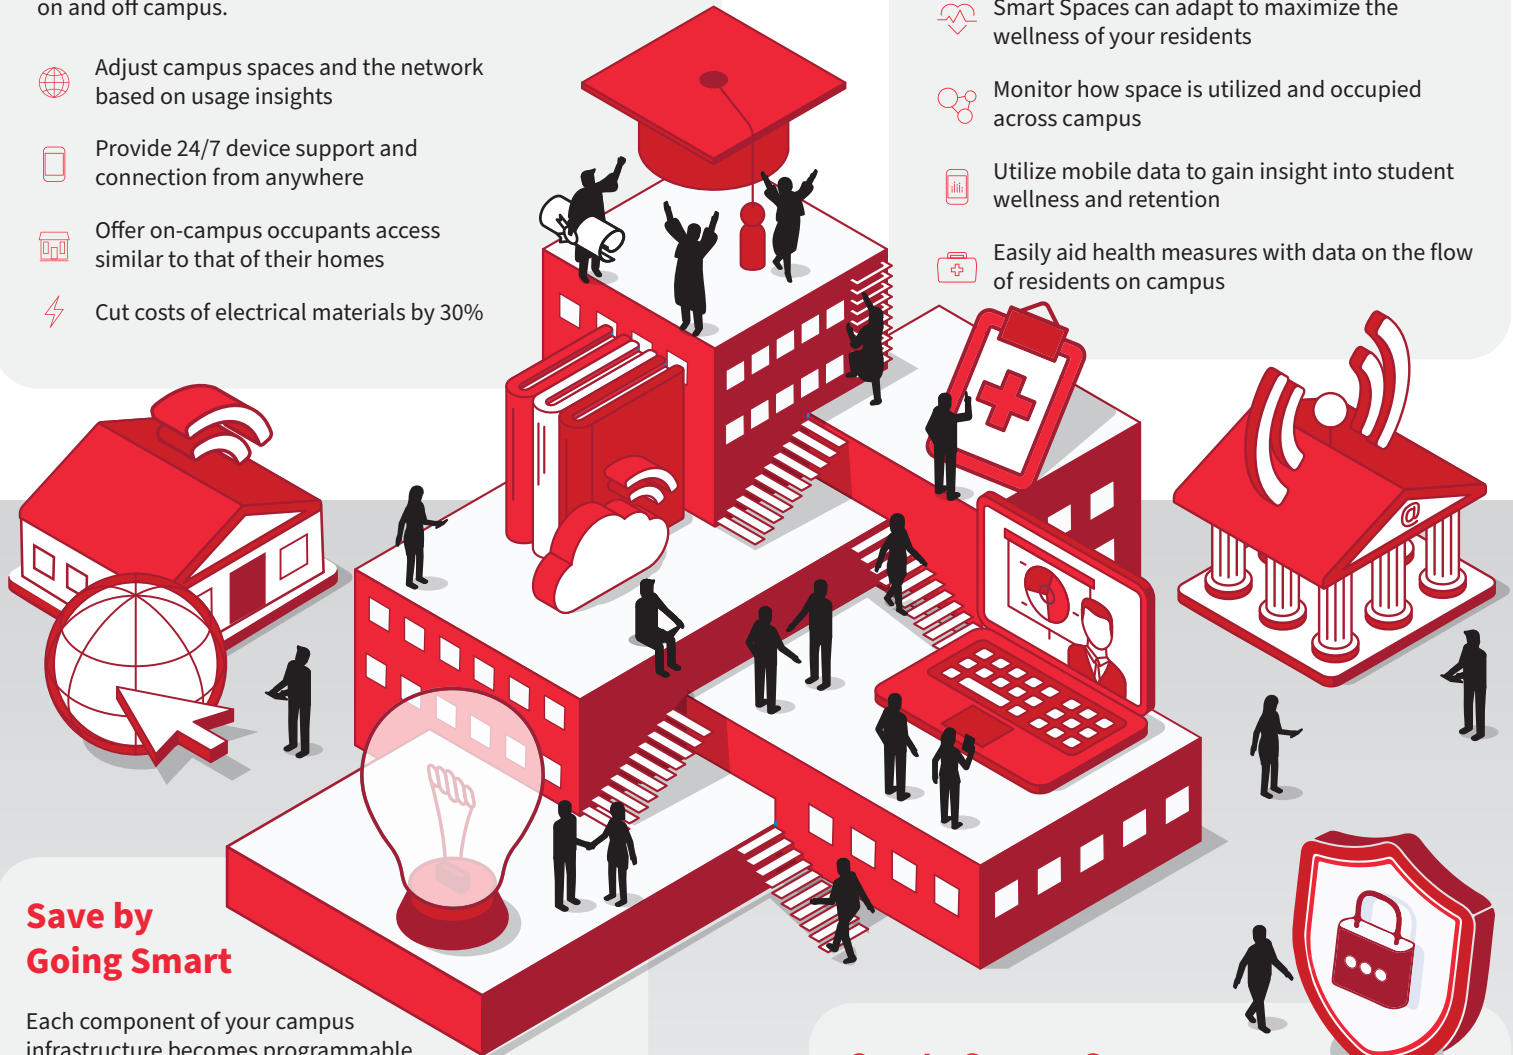

The Smart Hybrid Campus

Control and optimize your campus in real time with insights and data provided by hybrid campuses. With various safety and security solutions, a smart campus is a valuable investment for your institution.

Tailor Your Campus to Fit Your Needs

Customize your campus to fit the needs of those who occupy it with 90W Universal Power over Ethernet (UPOE+), which can enhance everything from residential living to connectivity both on and off campus.

-  Adjust campus spaces and the network based on usage insights
-  Provide 24/7 device support and connection from anywhere
-  Offer on-campus occupants access similar to that of their homes
-  Cut costs of electrical materials by 30%

Focus on Health and Safety

Prioritize staff and student well-being at the heart of your campus.

-  Smart Spaces can adapt to maximize the wellness of your residents
-  Monitor how space is utilized and occupied across campus
-  Utilize mobile data to gain insight into student wellness and retention
-  Easily aid health measures with data on the flow of residents on campus