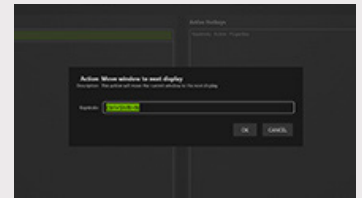

Advanced Desktop Management Features

Flexible Window Snapping

Easily snap your application windows to custom or pre-defined desktop regions.

User Profiles

Deploy preset desktop and application configurations based on workflow needs.

Window Management

Specify how windows operate on desktops and displays.

Hotkey Support

Set up hotkeys to conveniently trigger actions and quickly access common functions.

"Adjusting and organizing windows in my screen is a boring and often time-consuming daily task that takes time away from my work, especially when something changes in my workflow. NVIDIA RTX Desktop Manager's simple drag and drop process saves precious minutes in my morning so I can get up and running in no time."