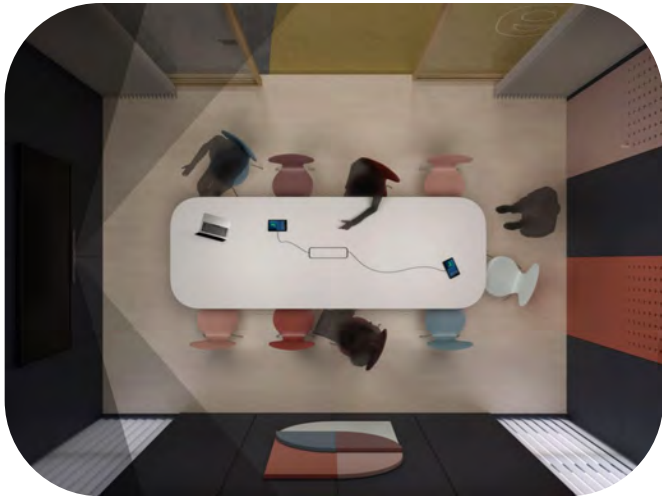

neat.

Spaces

Today's workplace is undergoing a revolution in reorganization and innovation. With interaction on video becoming second nature for most of us, people now expect video to be installed across all available areas to fully connect with their teammates and others however they like, from wherever they need to. Be it at home, in-office or elsewhere, Neat's dynamic portfolio of devices are simple to install, set up and use and feature pioneering capabilities that enable you to enjoy closer and clearer meetings throughout a wide range of small to medium and large spaces.

Meeting

A versatile meeting room for in-person or hybrid interaction, planned discussions and the sharing of documents should allow round-table dialogue that includes remote participants.

Huddle

Flexible and dynamic small huddle rooms for informal in-person and remote engagement encourage impromptu meetings and brainstorming sessions, working on documents or whiteboards, where one person or multiple people are sitting, standing or moving around.

Home

Most people's homes aren't designed for work. Few have multiple outlets for cabled Ethernet. Your home office might be your bedroom, kitchen or living room. So, fewer cables and economical use of space is paramount. The environment might be noisy, the background messy, and lighting conditions poor. Ideally, you'll want to have home meetings on a device that provides crystal clear audio and video, and allows for maximum efficiency, privacy, and seamless compatibility with your laptop.