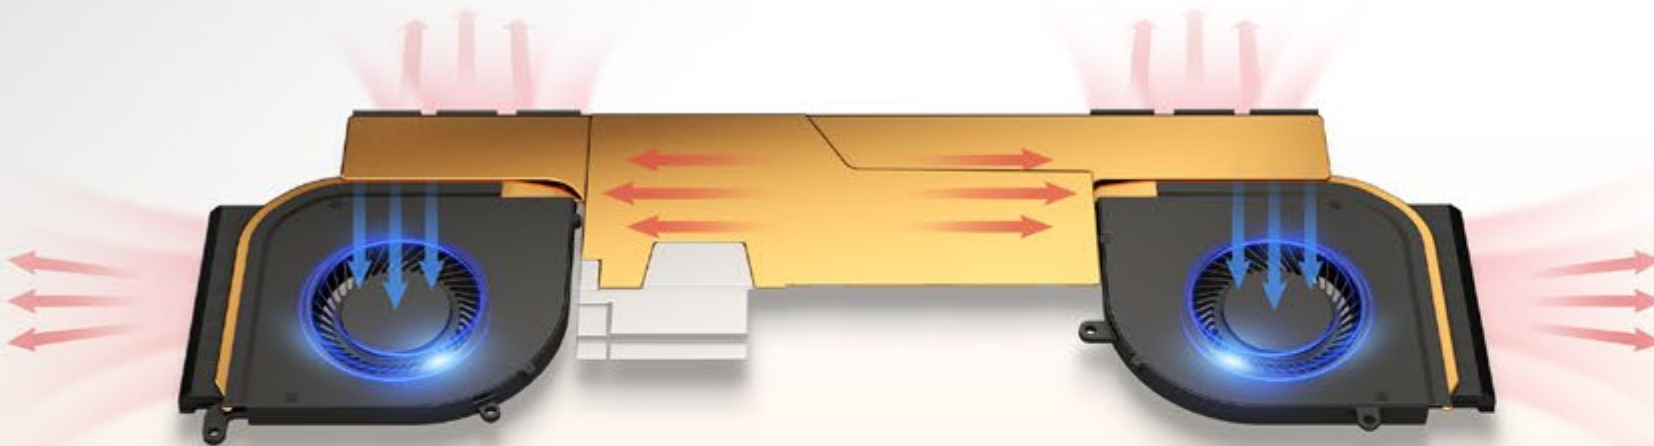

Color Accuracy

Verified by industry leading
color calibration solution provider.

Vapor Chamber Cooler

Utilizing Cooler Boost Technology, the brand-new Vapor Chamber Cooler design is a vital component to the Creator Z17 HX Studio and Creator Z16 HX Studio.

The enlarged heat capacity reduces noise and temperature significantly, and maintains performance stability while using high-demand software.

Dissipate Heat More Efficiently

The Vapor Chamber Cooler has a larger dissipating surface area, allowing heat to spread multi-directionally and in a more even, faster, and efficient way.

Temperature Will Vary More Steadily

Since the vapor chamber has a larger heat capacity to store excess heat, the temperature will vary more steadily. Which helps to avoid throttling and keep performance stable.