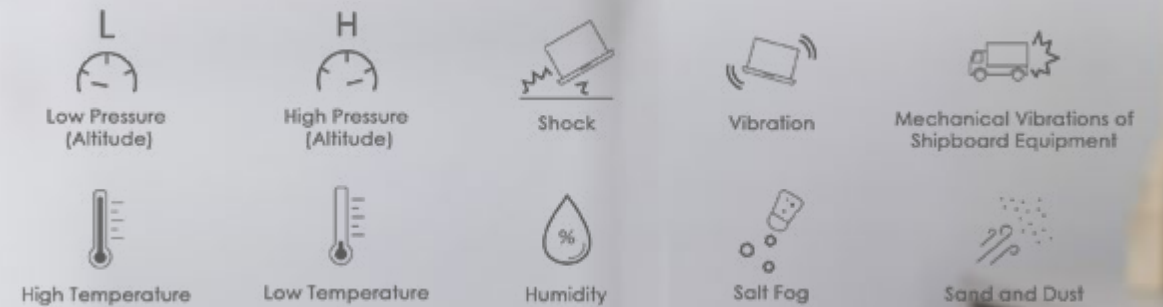

Ultimate Compatibility

MSI CreatorPro are ISV certified systems. Officially recognized and certified by major ISVs in engineering, 3D modeling, design, and more. MSI workstations are guaranteed to offer an unmatched professional experience with applications in Adobe, AutoDesk, Dassault, etc. There is no comparison out there.

Laptop Reliability Matters

Product material, reliability, and durability all matter to MSI. To provide the best in class laptops for all kinds of professionals, MSI laptops go through rigorous and extensive testing. Laptops are tailored with professionals in mind and for those that have an exploratory drive. MSI laptops are highly reliable and support you as you continue to pursue your passions.