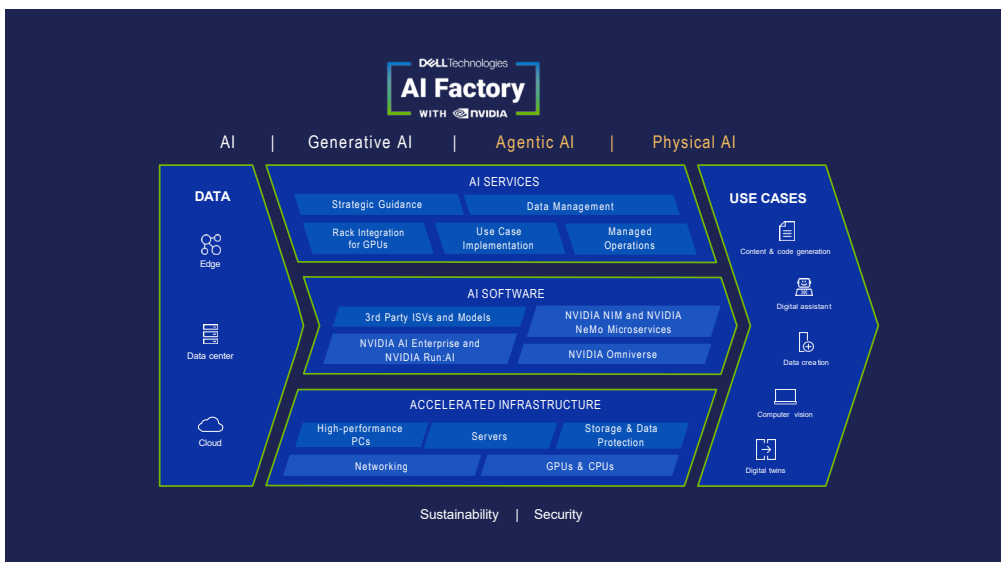

Simplify the deployment of your most important AI uses cases with Dell solutions and tailored services.

Turbocharge AI adoption

Accelerate your AI journey and securely transform your data into insights with the industry’s first comprehensive, turnkey AI solution. **The Dell AI Factory with NVIDIA** addresses the complex needs of enterprises seeking to leverage AI and GenAI. With leading infrastructure –from desktop to data center to cloud– and services together with AI software deployed across your organization, you can decrease time-to-value for your outcomes by simplifying development and deployment. **Dell Technologies and NVIDIA** have a long-standing partnership with **more than 25 years of joint innovation**, focused on accelerating transformative results for customer outcomes and applications.

Fast-track AI to production - from desktop to data center with a consistent framework

Infrastructure is the foundation of the AI factory. Right-size your AI investment with the flexibility to run your workloads anywhere through the broad Dell AI portfolio from desktop to data center. Quickly get up and running and give your teams hands-on experience with a local prototype environment. Start building organization skills with a clear understanding of data pipelines and business processes, enabling you to seamlessly scale as your needs grow.