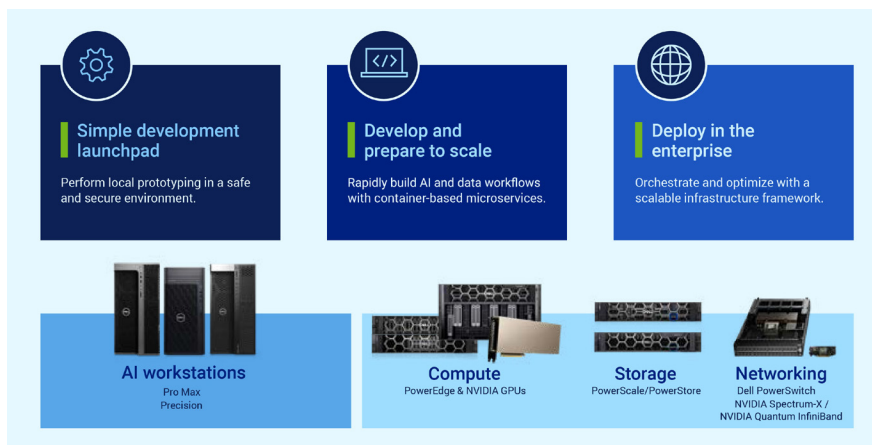

- Transform your **data** into insights that scale. Data is the raw material that powers the Dell AI Factory with NVIDIA. Bring AI to where data resides to minimize latency, lower costs, and maintain data security by keeping sensitive information within a controlled environment.
- Accelerated infrastructure is AI optimized for your operations and environment. Run AI with the broad Dell portfolio from desktop to data center to edge including **Dell PowerEdge and Pro Max with NVIDIA GPUs & CPUs, PowerScale, Dell PowerSwitch and NVIDIA Spectrum-X** networking.
- AI Software delivers a cloud-native software platform offering best-in-class developer tools, frameworks, and pretrained models for AI practitioners, with **NVIDIA AI Enterprise, NVIDIA Run:AI, Omniverse, NIMs and models**.
- **Dell Services for the Dell AI Factory with NVIDIA** help organizations of all sizes get started with AI—accelerating strategy, to achieve business results faster while minimizing security risks.

Fast-track AI to production - from desktop to data center with a consistent framework

Infrastructure is the foundation of the AI factory. Right-size your AI investment with the flexibility to run your workloads anywhere through the broad Dell AI portfolio from desktop to data center. Quickly get up and running and give your teams hands-on experience with a local prototype environment. Start building organization skills with a clear understanding of data pipelines and business processes, enabling you to seamlessly scale as your needs grow.